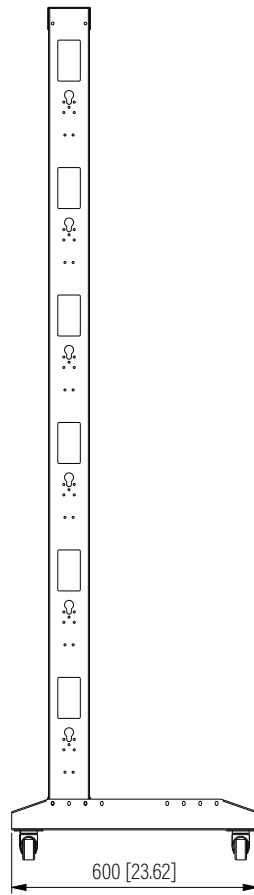

Front View

Side View

Rear View

Feet

Top View

Dimension: mm [inches]

SPECIFICATIONS

Model	OFDR-2-42U	
Size	42U	
Width	600mm	/ 23.62"
Depth	600mm	/ 23.62"
Height	2080.26mm	/ 81.9"
Loading Capacity	300kg	/ 661lbs
Volume (CBM)	0.749	