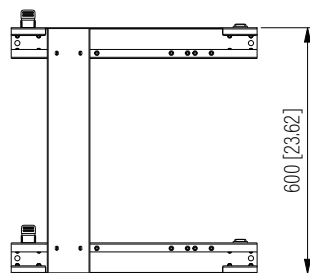

Front View

Side View

Rear View

Feet

Top View

Dimension: mm [inches]

SPECIFICATIONS

Model	OFDR-2-42U	
Size	42U	
Width	600mm	/ 23.62"
Depth	600mm	/ 23.62"
Height	2080.26mm	/ 81.9"
Loading Capacity	300kg	/ 661lbs
Volume (CBM)	0.749	