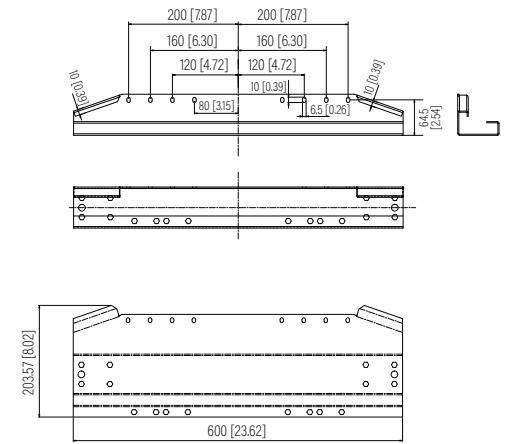

Front View

Side View

Rear View

Feet

Top View

Dimension: mm [inches]

SPECIFICATIONS

Model	OFDR-2-42U	
Size	42U	
Width	600mm	/ 23.62"
Depth	600mm	/ 23.62"
Height	2080.26mm	/ 81.9"
Loading Capacity	300kg	/ 661lbs
Volume (CBM)	0.749	