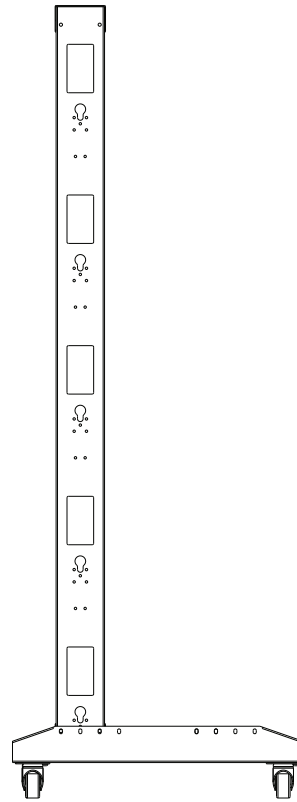

Front View

Side View

Rear View

Top View

Feet

SPECIFICATIONS

Model	OFDR-2-32U	
Size	32U	
Width	600mm	/ 23.62"
Depth	600mm	/ 23.62"
Height	1635.76mm	/ 64.4"
Loading Capacity	300kg	/ 661lbs
Volume (CBM)	0.589	

OFDR-2-32U

Dimension: mm [inches]