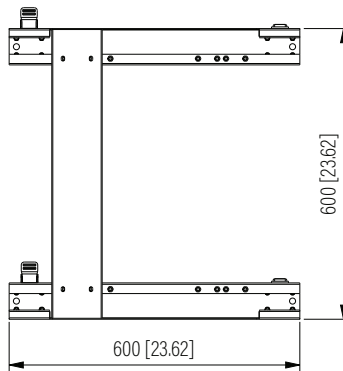

Front View

Side View

Rear View

Top View

Feet

SPECIFICATIONS

Model	OFDR-2-32U	
Size	32U	
Width	600mm	/ 23.62"
Depth	600mm	/ 23.62"
Height	1635.76mm	/ 64.4"
Loading Capacity	300kg	/ 661lbs
Volume (CBM)	0.589	

OFDR-2-32U

Dimension: mm [inches]