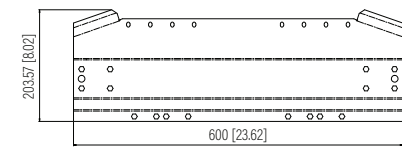

Front View

Side View

Rear View

Top View

Feet

SPECIFICATIONS

Model	OFDR-2-32U	
Size	32U	
Width	600mm	/ 23.62"
Depth	600mm	/ 23.62"
Height	1635.76mm	/ 64.4"
Loading Capacity	300kg	/ 661lbs
Volume (CBM)	0.589	

OFDR-2-32U

Dimension: mm [inches]