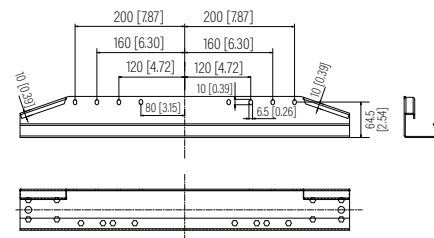

Front View

Side View

Rear View

Top View

Feet

SPECIFICATIONS

Model	OFDR-2-32U	
Size	32U	
Width	600mm	/ 23.62"
Depth	600mm	/ 23.62"
Height	1635.76mm	/ 64.4"
Loading Capacity	300kg	/ 661lbs
Volume (CBM)	0.589	

OFDR-2-32U

Dimension: mm [inches]