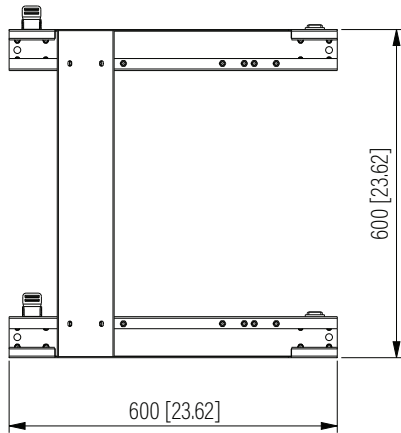

Front View

Side View

Rear View

Top View

Feet

Dimension: mm [inches]

SPECIFICATIONS

Model	OFDR-2-22U	
Size	22U	
Width	600mm	/ 23.62"
Depth	600mm	/ 23.62"
Height	1191.26mm	/ 46.9"
Loading Capacity	300kg	/ 661lbs
Volume (CBM)	0.429	