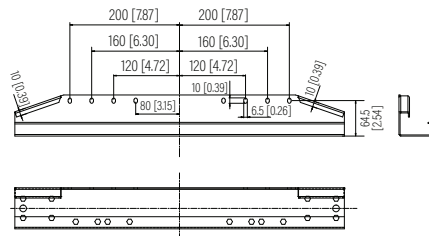

Front View

Side View

Rear View

Top View

Feet

Dimension: mm [inches]

SPECIFICATIONS

Model	OFDR-2-22U	
Size	22U	
Width	600mm	/ 23.62"
Depth	600mm	/ 23.62"
Height	1191.26mm	/ 46.9"
Loading Capacity	300kg	/ 661lbs
Volume (CBM)	0.429	