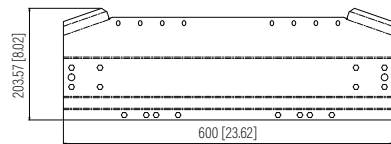

Front View

Side View

Rear View

Top View

Feet

Dimension: mm [inches]

SPECIFICATIONS

Model	OFDR-2-22U	
Size	22U	
Width	600mm	/ 23.62"
Depth	600mm	/ 23.62"
Height	1191.26mm	/ 46.9"
Loading Capacity	300kg	/ 661lbs
Volume (CBM)	0.429	