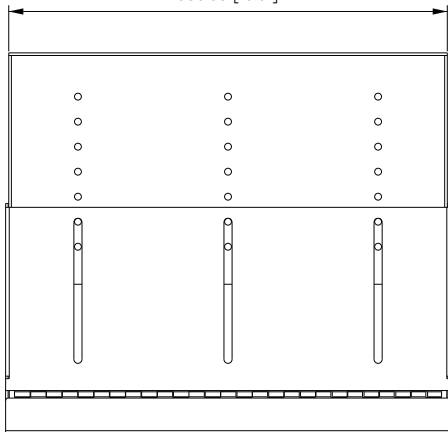

Front View

350.65 [13.81]

Side View

500 [19.69]

Top View

**SPECIFICATIONS**

Model	XHWB-8U	
Size	8U	
Width	500mm	/ 19.69"
Depth	177-305mm	/ 6.97"-12.01"
Height	355.65mm	/ 14.00"
Loading Capacity	45kg	/ 99lbs
Volume (CBM)	0.031	

**XHWB-8U**

SHEET 1 of 1

Dimension: mm [inches]