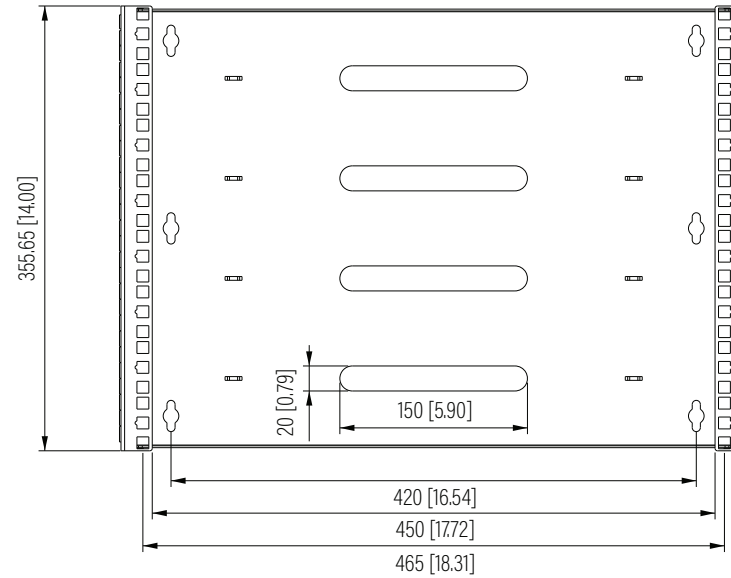

Front View

350.65 [13.81]

Side View

500 [19.69]

Top View

**SPECIFICATIONS**

Model	XHWB-8U	
Size	8U	
Width	500mm	/ 19.69"
Depth	177-305mm	/ 6.97"-12.01"
Height	355.65mm	/ 14.00"
Loading Capacity	45kg	/ 99lbs
Volume (CBM)	0.031	

**XHWB-8U**

SHEET 1 of 1

Dimension: mm [inches]