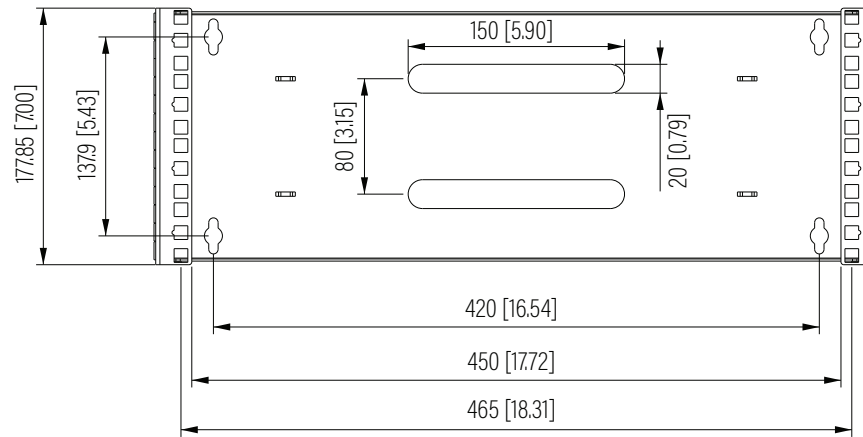

Front View

Side View

Top View

SPECIFICATIONS

Model	XHWB-4U	
Size	4U	
Width	500mm	/ 19.69"
Depth	177-305mm	/ 6.97"-12.01"
Height	177.85mm	/ 7.00"
Loading Capacity	45kg	/ 99lbs
Volume (CBM)	0.016	

XHWB-4U

SHEET 1 of 1

Dimension: mm [inches]