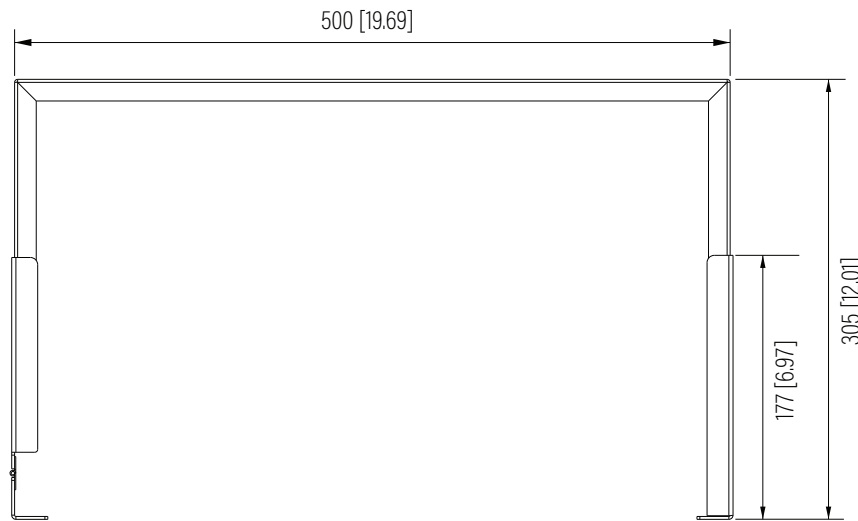

Front View

Side View

Top View

SPECIFICATIONS

Model	XHWB-4U	
Size	4U	
Width	500mm	/ 19.69"
Depth	177-305mm	/ 6.97"-12.01"
Height	177.85mm	/ 7.00"
Loading Capacity	45kg	/ 99lbs
Volume (CBM)	0.016	

XHWB-4U

SHEET 1 of 1

Dimension: mm [inches]