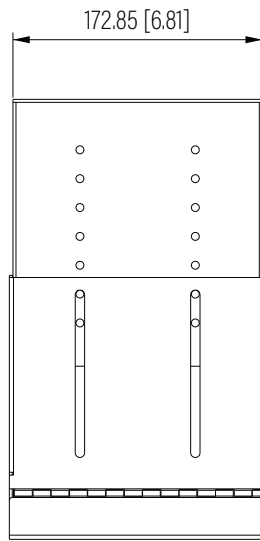

Front View

Side View

Top View

SPECIFICATIONS

Model	XHWB-4U	
Size	4U	
Width	500mm	/ 19.69"
Depth	177-305mm	/ 6.97"-12.01"
Height	177.85mm	/ 7.00"
Loading Capacity	45kg	/ 99lbs
Volume (CBM)	0.016	

XHWB-4U

SHEET 1 of 1

Dimension: mm [inches]