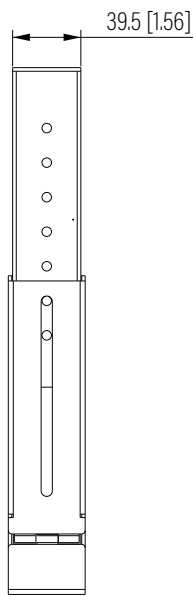

Front View

Side View

Top View

Dimension: mm [inches]

SPECIFICATIONS	
Model	XHWB-1U
Size	1U
Width	500mm / 19.69"
Depth	177-305mm / 6.97"-12.01"
Height	44.5mm / 1.75"
Loading Capacity	45kg / 99lbs
Volume (CBM)	0.004

 **MAINFRAME** M.F.G.  
www.mainframemfg.com

**XHWB-1U**

SHEET 1 of 1