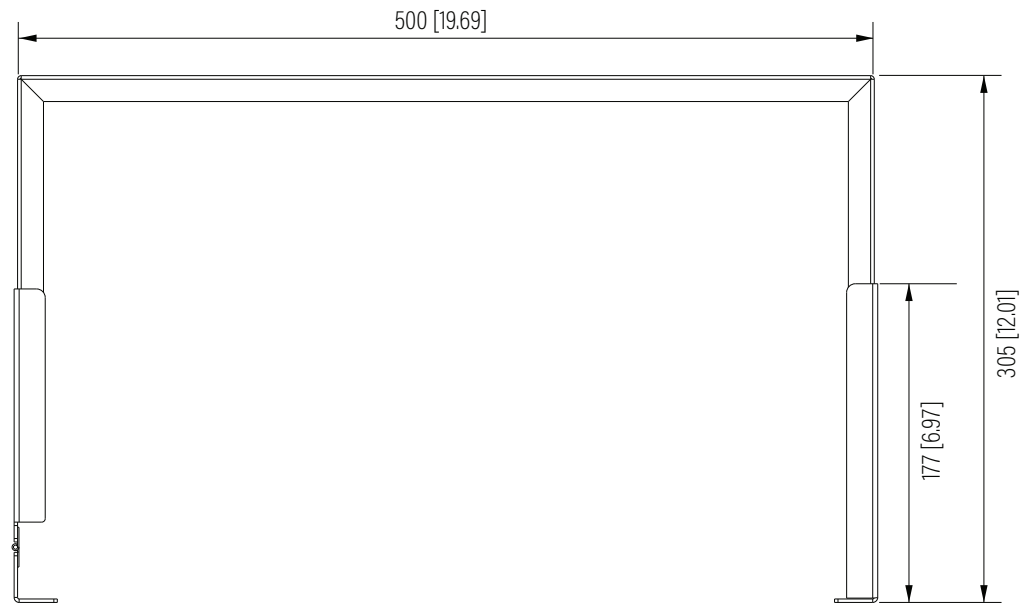

Front View

Side View

Top View

Dimension: mm [inches]

SPECIFICATIONS	
Model	XHWB-1U
Size	1U
Width	500mm / 19.69"
Depth	177-305mm / 6.97"-12.01"
Height	44.5mm / 1.75"
Loading Capacity	45kg / 99lbs
Volume (CBM)	0.004