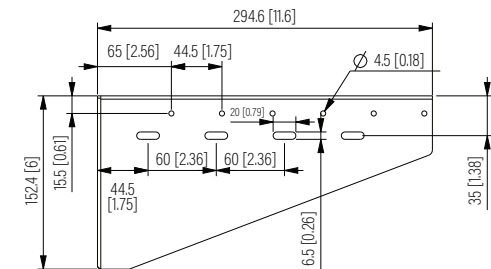

Top View

Side View

Front View

Side View

Dimension: mm [inches]

SPECIFICATIONS

Model	VWB-6U	
Size	6U	
Width	514mm	/ 20.24"
Depth	294.6mm	/ 11.6"
Height	152.4mm	/ 6"
Loading Capacity	30kg	/ 66lbs
Volume (CBM)	0.023	

VWB-6U

SHEET 1 of 1