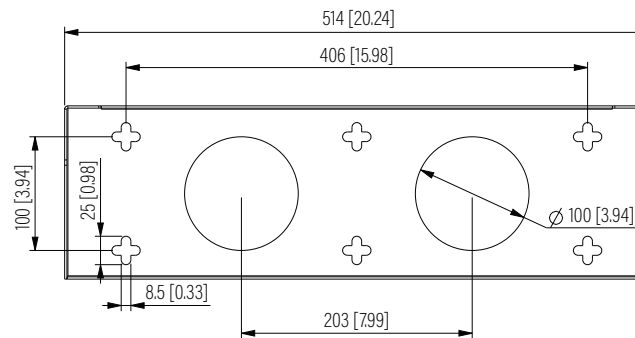

Top View

Side View

Front View

Side View

Dimension: mm [inches]

SPECIFICATIONS

Model	VWB-6U	
Size	6U	
Width	514mm	/ 20.24"
Depth	294.6mm	/ 11.6"
Height	152.4mm	/ 6"
Loading Capacity	30kg	/ 66lbs
Volume (CBM)	0.023	