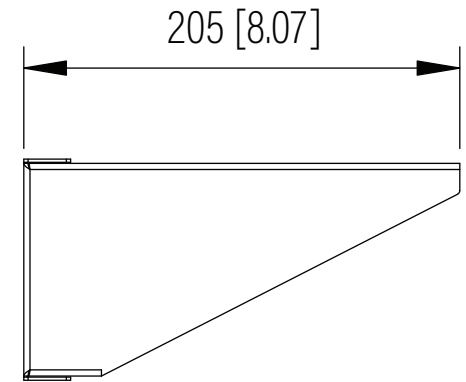

Front View

Side View

Top View

Dimension: mm [inches]

SPECIFICATIONS	
Model	VWB-4U-ES
Size	4U
Width	510mm / 20.08"
Depth	205mm / 8.07"
Height	104mm / 4.09"
Loading Capacity	15kg / 33lbs
Volume (CBM)	0.011

 **MAINFRAME** M.F.G.
www.mainframemfg.com