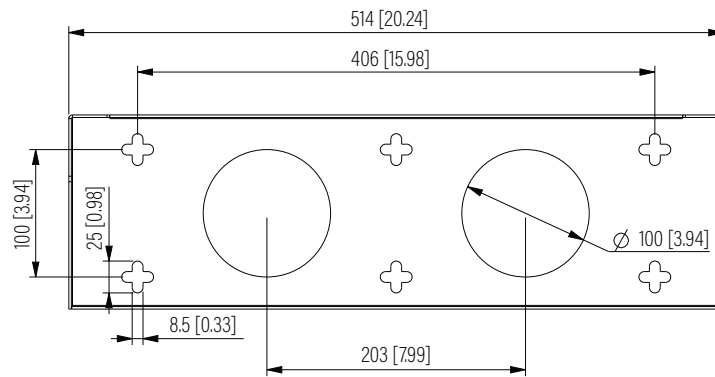

Top View

Side View

Front View

Side View

Dimension: mm [inches]

**SPECIFICATIONS**

Model	VWB-4U	
Size	4U	
Width	514mm	/ 20.24"
Depth	205.7mm	/ 8.1"
Height	152.4mm	/ 6"
Loading Capacity	30kg	/ 66lbs
Volume (CBM)	0.016	

**VWB-4U**

SHEET 1 of 1