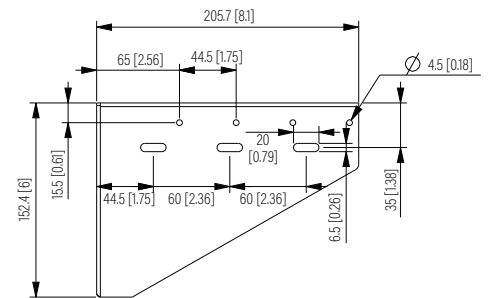

Top View

Side View

Front View

Side View

Dimension: mm [inches]

**SPECIFICATIONS**

Model	VWB-4U	
Size	4U	
Width	514mm	/ 20.24"
Depth	205.7mm	/ 8.1"
Height	152.4mm	/ 6"
Loading Capacity	30kg	/ 66lbs
Volume (CBM)	0.016	

**VWB-4U**

SHEET 1 of 1