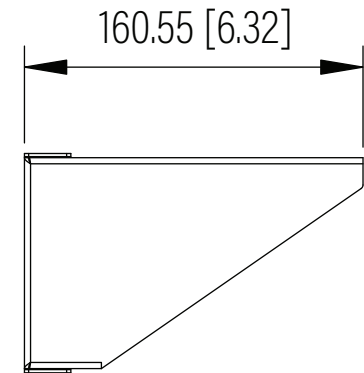

Front View

Side View

Top View

Dimension: mm [inches]

SPECIFICATIONS	
Model	VWB-3U-ES
Size	3U
Width	510mm / 20.08"
Depth	160.55mm / 6.32"
Height	104mm / 4.09"
Loading Capacity	15kg / 33lbs
Volume (CBM)	0.009