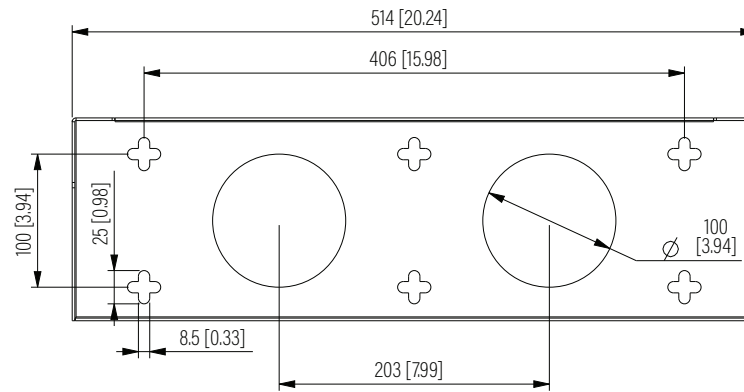

Top View

Side View

Front View

Side View

Dimension: mm [inches]

SPECIFICATIONS

Model	VWB-3U	
Size	3U	
Width	514mm	/ 20.24"
Depth	161.25mm	/ 6.35"
Height	152.4mm	/ 6"
Loading Capacity	30kg	/ 66lbs
Volume (CBM)	0.013	

VWB-3U

SHEET 1 of 1