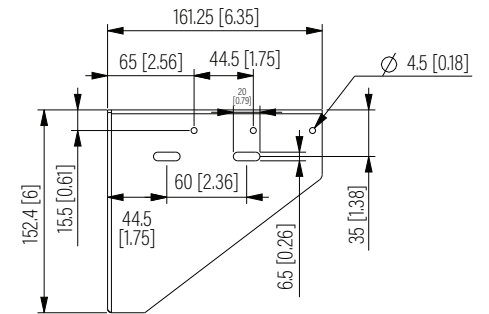

Top View

Side View

Front View

Side View

Dimension: mm [inches]

SPECIFICATIONS

Model	VWB-3U	
Size	3U	
Width	514mm	/ 20.24"
Depth	161.25mm	/ 6.35"
Height	152.4mm	/ 6"
Loading Capacity	30kg	/ 66lbs
Volume (CBM)	0.013	

VWB-3U

SHEET 1 of 1