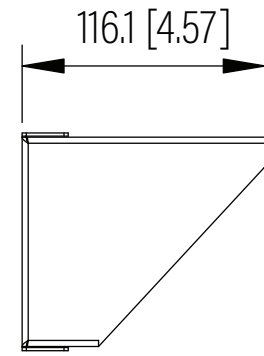

Front View

Side View

Top View

Dimension: mm [inches]

SPECIFICATIONS	
Model	VWB-2U-ES
Size	2U
Width	510mm / 20.08"
Depth	116.1mm / 4.57"
Height	104mm / 4.09"
Loading Capacity	15kg / 33lbs
Volume (CBM)	0.006