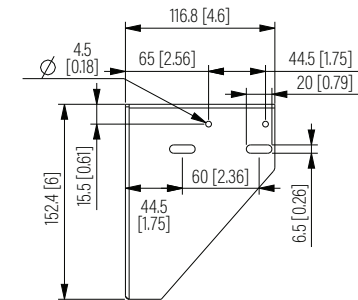

Top View

Side View

Front View

Side View

Dimension: mm [inches]

SPECIFICATIONS

Model	VWB-2U	
Size	2U	
Width	514mm	/ 20.24"
Depth	116.8mm	/ 4.6"
Height	152.4mm	/ 6"
Loading Capacity	30kg	/ 66lbs
Volume (CBM)	0.009	

VWB-2U

SHEET 1 of 1