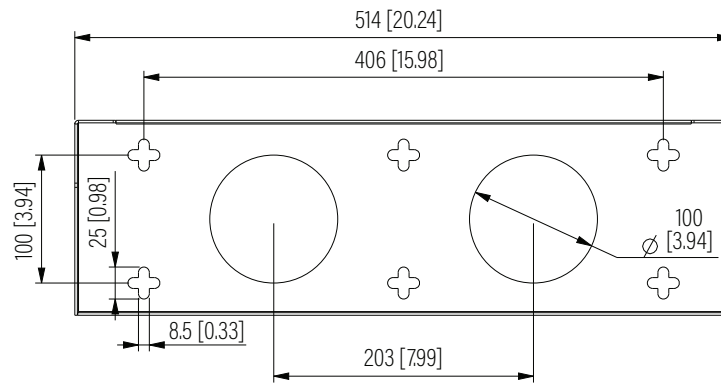

Top View

Side View

Front View

Side View

Dimension: mm [inches]

SPECIFICATIONS

Model	VWB-2U	
Size	2U	
Width	514mm	/ 20.24"
Depth	116.8mm	/ 4.6"
Height	152.4mm	/ 6"
Loading Capacity	30kg	/ 66lbs
Volume (CBM)	0.009	

VWB-2U

SHEET 1 of 1