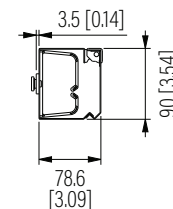

Side View

Front View

Top View

Dimension: mm [inches]

SPECIFICATIONS

Model	VCM-2-42U	
Size	42U	
Width	1866.46mm	/ 73.48"
Depth	78.6mm	/ 3.09"
Height	90mm	/ 3.54"
Loading Capacity	-	/ -
Volume (CBM)	0.013	

VCM-2-42U