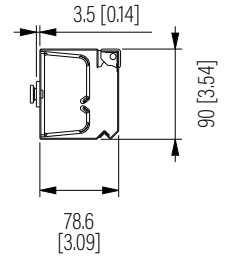

Side View

Front View

Top View

Dimension: mm [inches]

**SPECIFICATIONS**

Model	VCM-2-32U	
Size	32U	
Width	1421.96mm	/ 55.98"
Depth	78.6mm	/ 3.09"
Height	90mm	/ 3.54"
Loading Capacity	-	/ -
Volume (CBM)	0.010	