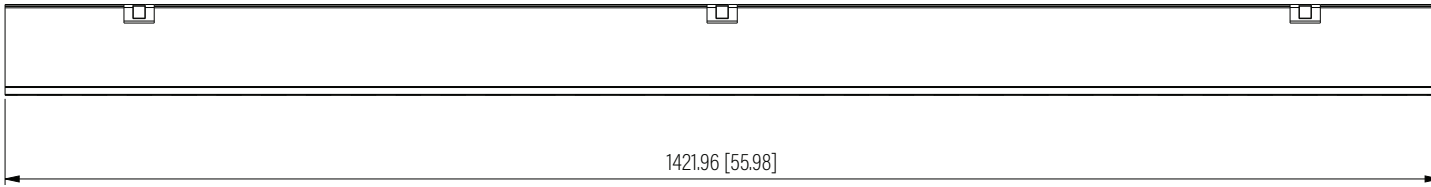

Side View

Front View

Top View

Dimension: mm [inches]

**SPECIFICATIONS**

Model	VCM-2-32U	
Size	32U	
Width	1421.96mm	/ 55.98"
Depth	78.6mm	/ 3.09"
Height	90mm	/ 3.54"
Loading Capacity	-	/ -
Volume (CBM)	0.010	