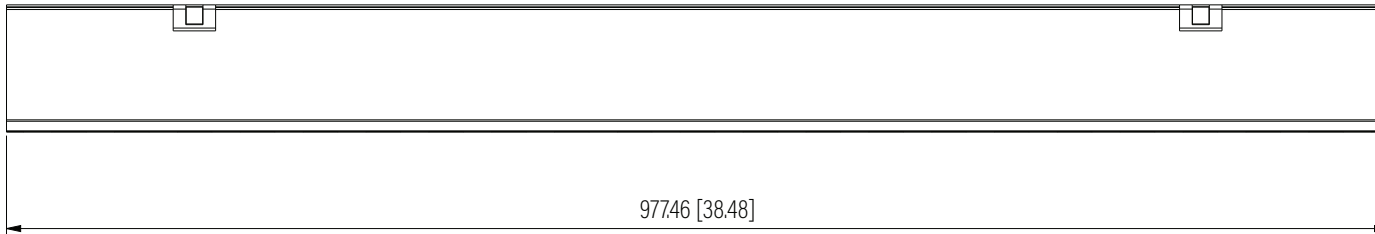

Side View

Front View

Top View

Dimension: mm [inches]

SPECIFICATIONS

Model	VCM-2-22U	
Size	22U	
Width	97746mm	/ 38.48"
Depth	78.6mm	/ 3.09"
Height	90mm	/ 3.54"
Loading Capacity	-	/ -
Volume (CBM)	0.007	

 **MAINFRAME** M.F.G.
www.mainframemfg.com