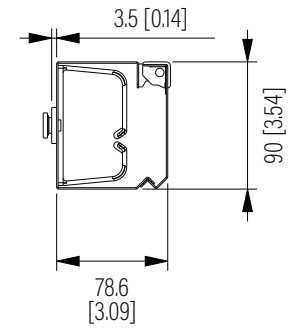

Side View

Front View

Top View

Dimension: mm [inches]

SPECIFICATIONS

Model	VCM-2-22U	
Size	22U	
Width	97746mm	/ 38.48"
Depth	78.6mm	/ 3.09"
Height	90mm	/ 3.54"
Loading Capacity	-	/ -
Volume (CBM)	0.007	

 **MAINFRAME** M.F.G.
www.mainframemfg.com