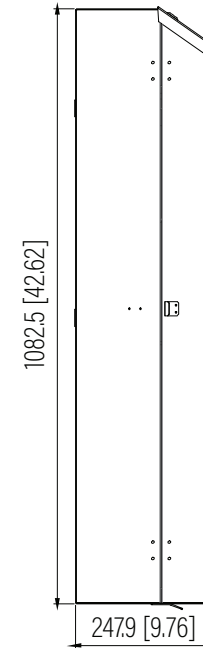

Top View

Front View

Side View

SPECIFICATIONS

Model	VCAB-5U36D	
Size	5U	
Width	643mm	/ 25.31"
Depth	247.9mm	/ 9.76"
Height	1082.5mm	/ 42.62"
Loading Capacity	68kg	/ 150lbs
Volume (CBM)	0.173	

VCAB-5U36D

SHEET 1 of 1

Dimension: mm [inches]