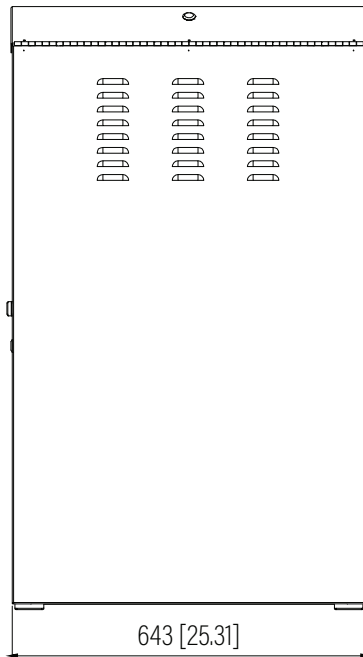

Top View

Front View

Side View

SPECIFICATIONS

Model	VCAB-5U36D	
Size	5U	
Width	643mm	/ 25.31"
Depth	247.9mm	/ 9.76"
Height	1082.5mm	/ 42.62"
Loading Capacity	68kg	/ 150lbs
Volume (CBM)	0.173	

VCAB-5U36D

SHEET 1 of 1

Dimension: mm [inches]