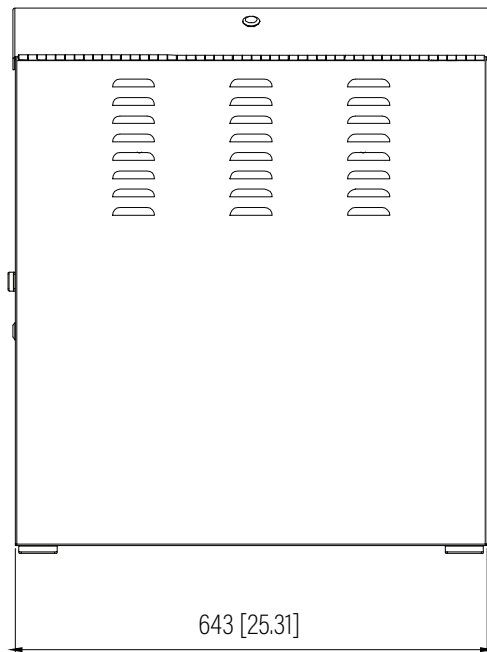

Top View

Front View

Side View

Dimension: mm [inches]

SPECIFICATIONS	
Model	VCAB-5U20D
Size	5U
Width	643mm / 25.31"
Depth	247.9mm / 9.76"
Height	728.5mm / 28.68"
Loading Capacity	68kg / 150lbs
Volume (CBM)	0.116