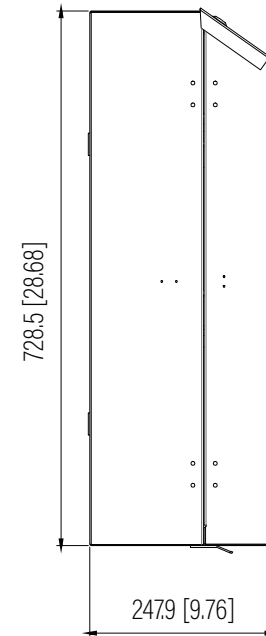

Top View

Front View

Side View

Dimension: mm [inches]

SPECIFICATIONS	
Model	VCAB-5U20D
Size	5U
Width	643mm / 25.31"
Depth	247.9mm / 9.76"
Height	728.5mm / 28.68"
Loading Capacity	68kg / 150lbs
Volume (CBM)	0.116