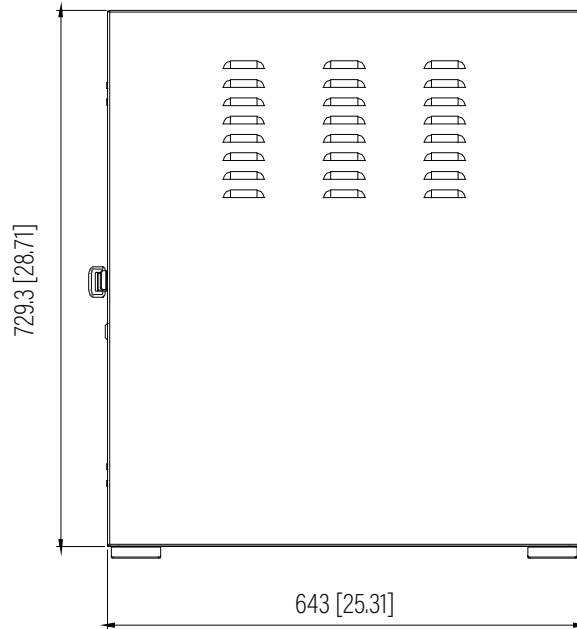

Top View

Front View

Side View

Dimension: mm [inches]

**SPECIFICATIONS**

Model	VCAB-2U20D	
Size	2U	
Width	643mm	/ 25.31"
Depth	113.8mm	/ 4.48"
Height	729.3mm	/ 28.71"
Loading Capacity	68kg	/ 150lbs
Volume (CBM)	0.053	

**VCAB-2U20D**

SHEET 1 of 1