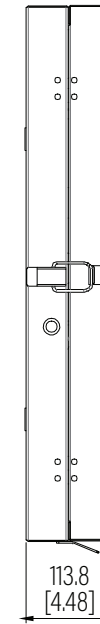

Top View

Front View

Side View

Dimension: mm [inches]

**SPECIFICATIONS**

Model	VCAB-2U20D	
Size	2U	
Width	643mm	/ 25.31"
Depth	113.8mm	/ 4.48"
Height	729.3mm	/ 28.71"
Loading Capacity	68kg	/ 150lbs
Volume (CBM)	0.053	

**VCAB-2U20D**

SHEET 1 of 1