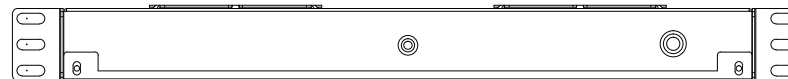

Front View

Top View

Side View

Rear View

SPECIFICATIONS

Model	TMS-DTU	
Size	1U	
Width	482.1mm	/ 18.98"
Depth	171.5mm	/ 6.75"
Height	44mm	/ 1.73"
Loading Capacity	-	/ -
Volume (CBM)	0.004	

Dimension: mm [inches]