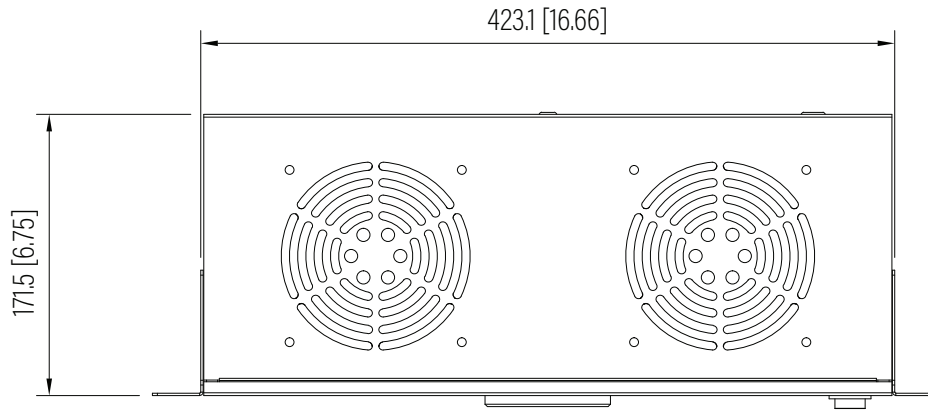

Front View

Top View

Side View

Rear View

SPECIFICATIONS

Model	TMS-DTU	
Size	1U	
Width	482.1mm	/ 18.98"
Depth	171.5mm	/ 6.75"
Height	44mm	/ 1.73"
Loading Capacity	-	/ -
Volume (CBM)	0.004	

Dimension: mm [inches]