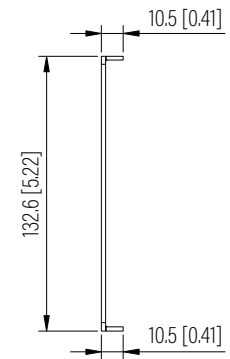

Front View

Side View

Dimension: mm [inches]

SPECIFICATIONS	
Model	TMS-3FU
Size	3U
Width	479.4mm / 18.87"
Depth	132.6mm / 5.22"
Height	10.5mm / 0.41"
Loading Capacity	- / -
Volume (CBM)	0.001

 **MAINFRAME** M.F.G.  
www.mainframemfg.com

**TMS-3FU**

SHEET 1 of 1