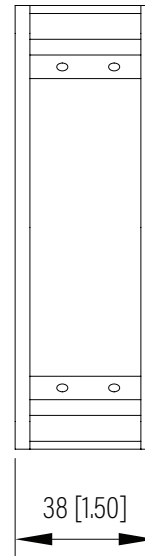

Front View

Side View

Top View

Dimension: mm [inches]

SPECIFICATIONS

Model	TMS-120FK	
Size	-	
Width	120mm	/ 4.72"
Depth	38mm	/ 1.50"
Height	120mm	/ 4.72"
Loading Capacity	-	/ -
Volume (CBM)	0.001	

MAINFRAME M.F.G.
www.mainframemfg.com