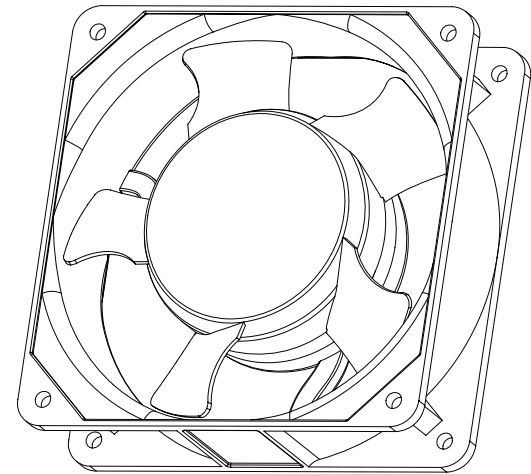

Front View

Side View

Top View

Dimension: mm [inches]

SPECIFICATIONS

Model	TMS-120FK	
Size	-	
Width	120mm	/ 4.72"
Depth	38mm	/ 1.50"
Height	120mm	/ 4.72"
Loading Capacity	-	/ -
Volume (CBM)	0.001	

MAINFRAME M.F.G.
www.mainframemfg.com