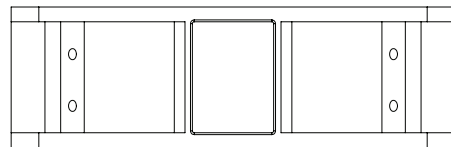

Front View

Side View

Top View

Dimension: mm [inches]

SPECIFICATIONS

Model	TMS-120FK	
Size	-	
Width	120mm	/ 4.72"
Depth	38mm	/ 1.50"
Height	120mm	/ 4.72"
Loading Capacity	-	/ -
Volume (CBM)	0.001	

MAINFRAME M.F.G.
www.mainframemfg.com