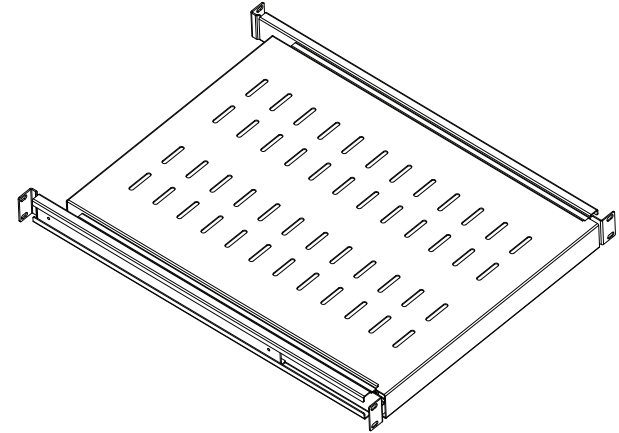

Top View

Front View

Side View

Dimension: mm [inches]

SPECIFICATIONS	
Model	SRS-4-S
Size	1U
Width	482.6mm / 19"
Depth	600mm / 23.62"
Height	43mm / 1.69"
Loading Capacity	70kg / 154lbs
Volume (CBM)	0.011

 **MAINFRAME** M.F.G.
www.mainframemfg.com

SRS-4-S

SHEET 1 of 2

Dimension: mm [inches]

SPECIFICATIONS	
Model	SRS-4-S
Size	1U
Width	482.6mm / 19"
Depth	600mm / 23.62"
Height	43mm / 1.69"
Loading Capacity	70kg / 154lbs
Volume (CBM)	0.011

SRS-4-S

SHEET 2 of 2