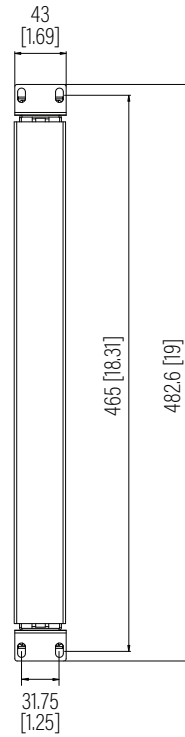

Top View

Front View

Side View

Dimension: mm [inches]

SPECIFICATIONS	
Model	SRS-4-S
Size	1U
Width	482.6mm / 19"
Depth	600mm / 23.62"
Height	43mm / 1.69"
Loading Capacity	70kg / 154lbs
Volume (CBM)	0.011

 **MAINFRAME** M.F.G.
www.mainframemfg.com

SRS-4-S

SHEET 1 of 2

Dimension: mm [inches]

SPECIFICATIONS	
Model	SRS-4-S
Size	1U
Width	482.6mm / 19"
Depth	600mm / 23.62"
Height	43mm / 1.69"
Loading Capacity	70kg / 154lbs
Volume (CBM)	0.011

SRS-4-S

SHEET 2 of 2