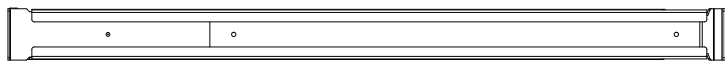

Top View

Front View

Side View

Dimension: mm [inches]

SPECIFICATIONS	
Model	SRS-4-S
Size	1U
Width	482.6mm / 19"
Depth	600mm / 23.62"
Height	43mm / 1.69"
Loading Capacity	70kg / 154lbs
Volume (CBM)	0.011

 **MAINFRAME** M.F.G.
www.mainframemfg.com

SRS-4-S

SHEET 1 of 2

Dimension: mm [inches]

SPECIFICATIONS	
Model	SRS-4-S
Size	1U
Width	482.6mm / 19"
Depth	600mm / 23.62"
Height	43mm / 1.69"
Loading Capacity	70kg / 154lbs
Volume (CBM)	0.011

SRS-4-S

SHEET 2 of 2