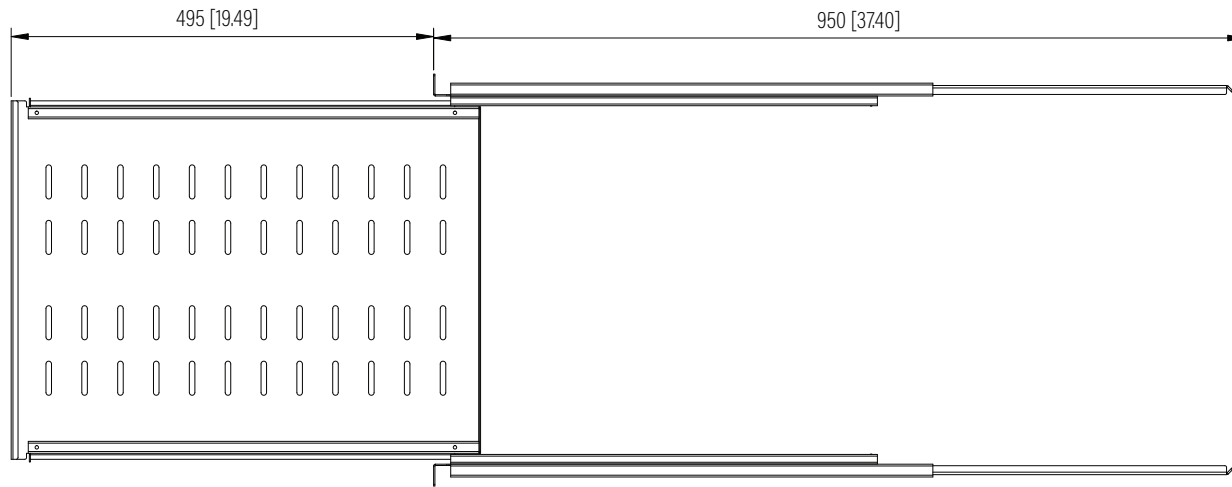

Top View

Front View

Side View

Dimension: mm [inches]

SPECIFICATIONS	
Model	SRS-4-S
Size	1U
Width	482.6mm / 19"
Depth	600mm / 23.62"
Height	43mm / 1.69"
Loading Capacity	70kg / 154lbs
Volume (CBM)	0.011

 **MAINFRAME** M.F.G.
www.mainframemfg.com

SRS-4-S

SHEET 1 of 2

Dimension: mm [inches]

SPECIFICATIONS	
Model	SRS-4-S
Size	1U
Width	482.6mm / 19"
Depth	600mm / 23.62"
Height	43mm / 1.69"
Loading Capacity	70kg / 154lbs
Volume (CBM)	0.011

SRS-4-S

SHEET 2 of 2