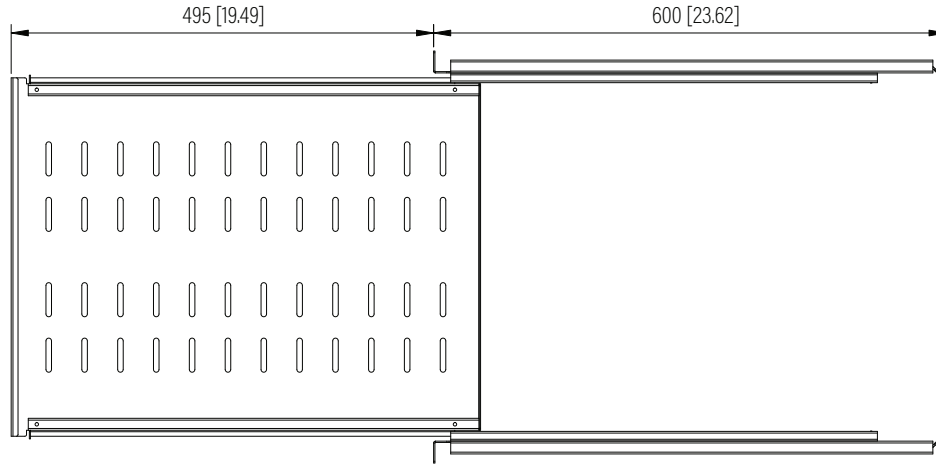

Top View

Front View

Side View

Dimension: mm [inches]

SPECIFICATIONS	
Model	SRS-4-S
Size	1U
Width	482.6mm / 19"
Depth	600mm / 23.62"
Height	43mm / 1.69"
Loading Capacity	70kg / 154lbs
Volume (CBM)	0.011

 **MAINFRAME** M.F.G.
www.mainframemfg.com

SRS-4-S

SHEET 1 of 2

Dimension: mm [inches]

SPECIFICATIONS	
Model	SRS-4-S
Size	1U
Width	482.6mm / 19"
Depth	600mm / 23.62"
Height	43mm / 1.69"
Loading Capacity	70kg / 154lbs
Volume (CBM)	0.011

SRS-4-S

SHEET 2 of 2