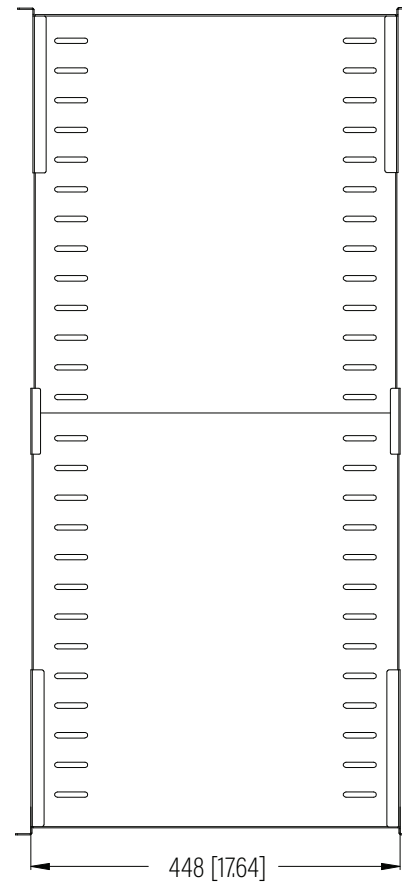

Side View

Top View

Front View

Dimension: mm [inches]

SPECIFICATIONS	
Model	SRS-4-A
Size	1U
Width	485mm / 19.09"
Depth	1003mm / 39.49"
Height	34mm / 1.34"
Loading Capacity	120 / 265
Volume (CBM)	0.017

 **MAINFRAME** M.F.G.
www.mainframemfg.com

SRS-4-A

SHEET 1 of 1