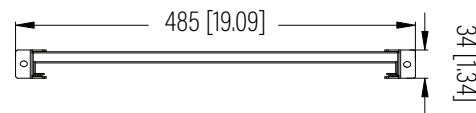

Side View

Top View

Front View

Dimension: mm [inches]

SPECIFICATIONS	
Model	SRS-4-A
Size	1U
Width	485mm / 19.09"
Depth	1003mm / 39.49"
Height	34mm / 1.34"
Loading Capacity	120 / 265
Volume (CBM)	0.017

 **MAINFRAME** M.F.G.
www.mainframemfg.com