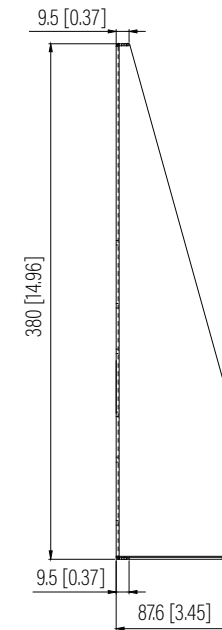

Front View

Top View

Side View

Dimension: mm [inches]

SPECIFICATIONS

Model	SRS-2U-15	
Size	2U	
Width	444.5mm	/ 17.5"
Depth	380mm	/ 14.96"
Height	87.6mm	/ 3.45"
Loading Capacity	20kg	/ 44lbs
Volume (CBM)	0.015	

SRS-2U-15

SHEET 1 of 1