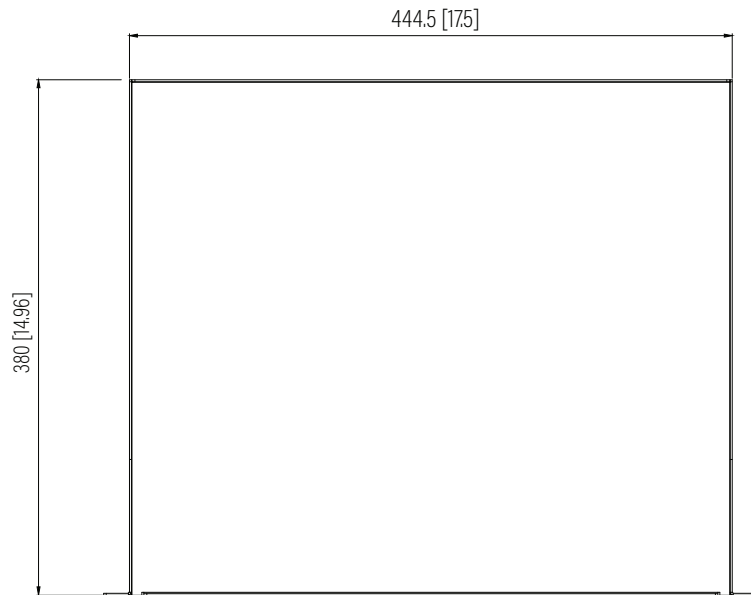

Front View

Top View

Side View

Dimension: mm [inches]

SPECIFICATIONS

Model	SRS-2U-15	
Size	2U	
Width	444.5mm	/ 17.5"
Depth	380mm	/ 14.96"
Height	87.6mm	/ 3.45"
Loading Capacity	20kg	/ 44lbs
Volume (CBM)	0.015	