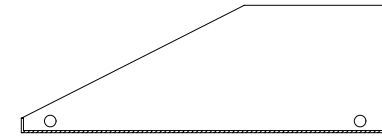

**Front View**

**Side View**

**Top View**

Dimension: mm [inches]

**SPECIFICATIONS**

Model	SRS-2U-10	
Size	2U	
Width	444.5mm	/ 17.5"
Depth	254mm	/ 10"
Height	87.6mm	/ 3.45"
Loading Capacity	20kg	/ 44lbs
Volume (CBM)	0.010	