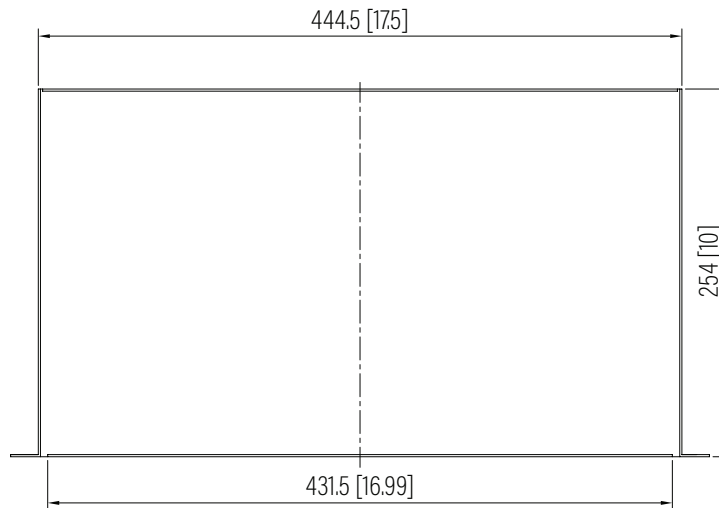

**Front View**

**Side View**

**Top View**

Dimension: mm [inches]

**SPECIFICATIONS**

Model	SRS-2U-10	
Size	2U	
Width	444.5mm	/ 17.5"
Depth	254mm	/ 10"
Height	87.6mm	/ 3.45"
Loading Capacity	20kg	/ 44lbs
Volume (CBM)	0.010	

**SRS-2U-10**

SHEET 1 of 1