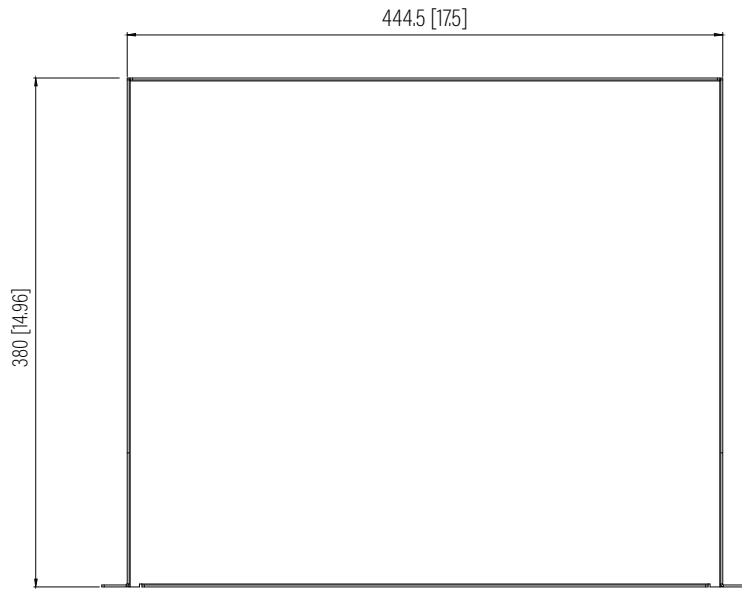

Front View

Top View

Side View

Dimension: mm [inches]

SPECIFICATIONS

Model	SRS-1U-15	
Size	1U	
Width	444.5mm	/ 17.5"
Depth	380mm	/ 14.96"
Height	43.6mm	/ 1.72"
Loading Capacity	20kg	/ 44lbs
Volume (CBM)	0.007	