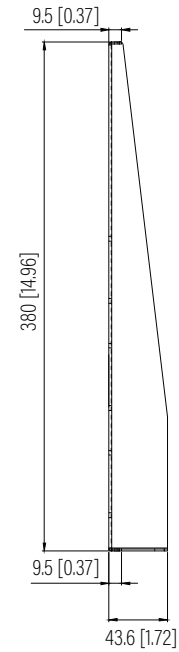

Front View

Top View

Side View

Dimension: mm [inches]

SPECIFICATIONS

Model	SRS-1U-15	
Size	1U	
Width	444.5mm	/ 17.5"
Depth	380mm	/ 14.96"
Height	43.6mm	/ 1.72"
Loading Capacity	20kg	/ 44lbs
Volume (CBM)	0.007	

SRS-1U-15

SHEET 1 of 1