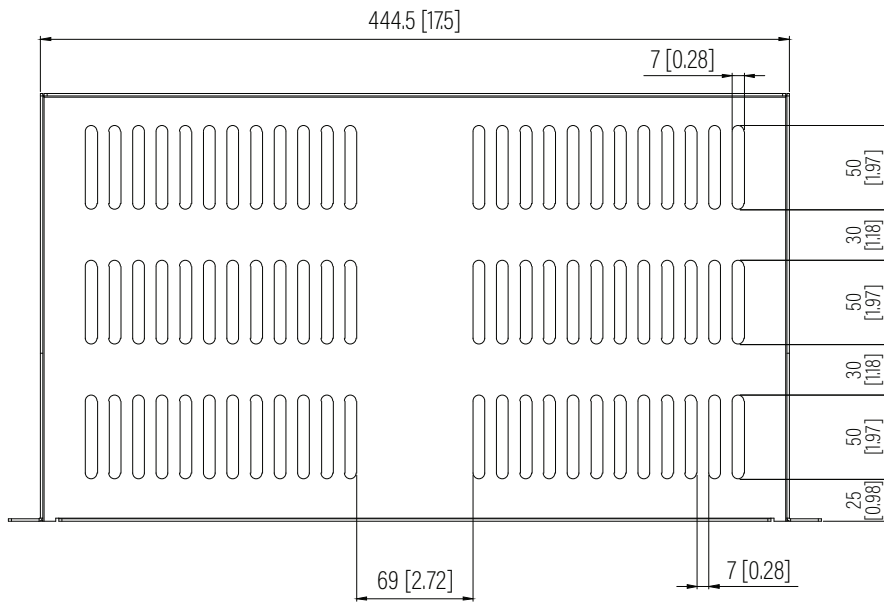

Front View

Top View

Side View

Dimension: mm [inches]

SPECIFICATIONS

Model	SRS-1U-10V	
Size	1U	
Width	444.5mm	/ 17.5"
Depth	254mm	/ 10"
Height	43.6mm	/ 1.72"
Loading Capacity	20kg	/ 44lbs
Volume (CBM)	0.005	