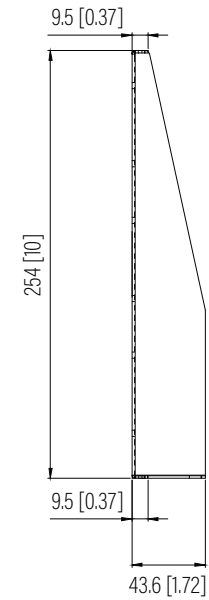

Front View

Top View

Side View

Dimension: mm [inches]

SPECIFICATIONS

Model	SRS-1U-10V	
Size	1U	
Width	444.5mm	/ 17.5"
Depth	254mm	/ 10"
Height	43.6mm	/ 1.72"
Loading Capacity	20kg	/ 44lbs
Volume (CBM)	0.005	