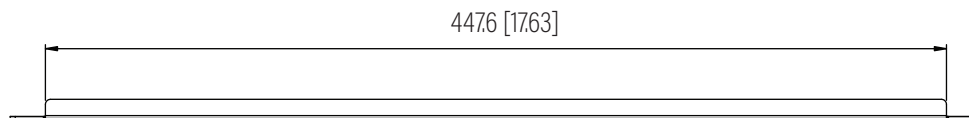

Front View

Side View

Top View

Dimension: mm [inches]

SPECIFICATIONS	
Model	SBP-8U
Size	8U
Width	482.6mm / 19"
Depth	354.8mm / 13.95"
Height	9.5mm / 0.37"
Loading Capacity	- / -
Volume (CBM)	0.0016

 **MAINFRAME** M.F.G.  
www.mainframemfg.com