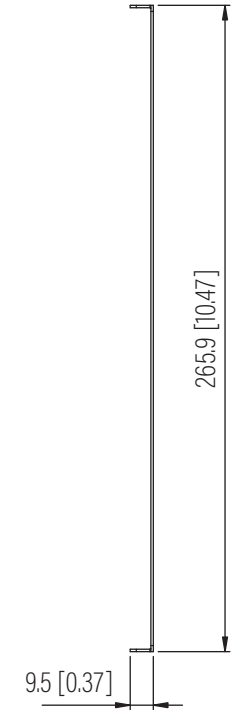

Front View

Side View

Top View

Dimension: mm [inches]

SPECIFICATIONS	
Model	SBP-6U
Size	6U
Width	482.6mm / 19"
Depth	265.9mm / 10.47"
Height	9.5mm / 0.37"
Loading Capacity	- / -
Volume (CBM)	0.00012

 **MAINFRAME** M.F.G.
www.mainframemfg.com

SBP-6U

SHEET 1 of 1