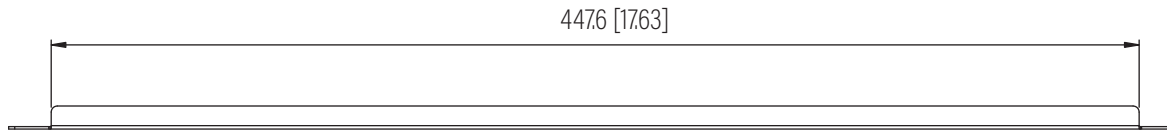

Front View

Side View

Top View

Dimension: mm [inches]

SPECIFICATIONS	
Model	SBP-6U
Size	6U
Width	482.6mm / 19"
Depth	265.9mm / 10.47"
Height	9.5mm / 0.37"
Loading Capacity	- / -
Volume (CBM)	0.00012

 **MAINFRAME** M.F.G.
www.mainframemfg.com