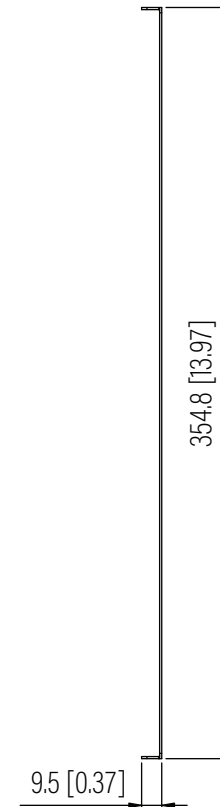

Front View

Side View

Top View

Dimension: mm [inches]

SPECIFICATIONS	
Model	SBP-8UP
Size	8U
Width	482.6mm / 19.00"
Depth	354.8mm / 13.97"
Height	9.5mm / 0.37"
Loading Capacity	- / -
Volume (CBM)	0.0016

SBP-8UP

SHEET 1 of 1