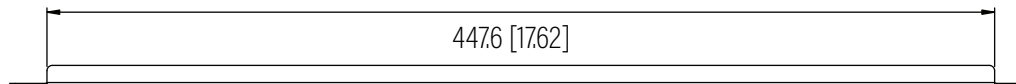

Front View

Side View

Top View

Dimension: mm [inches]

SPECIFICATIONS	
Model	SBP-8UP
Size	8U
Width	482.6mm / 19.00"
Depth	354.8mm / 13.97"
Height	9.5mm / 0.37"
Loading Capacity	- / -
Volume (CBM)	0.0016

SBP-8UP