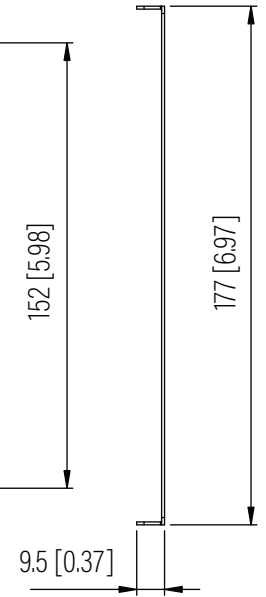

Front View

Side View

Top View

Dimension: mm [inches]

SPECIFICATIONS	
Model	SBP-4UP
Size	4U
Width	482.6mm / 19.00"
Depth	177mm / 6.97"
Height	9.5mm / 0.37"
Loading Capacity	- / -
Volume (CBM)	0.0008

SBP-4UP