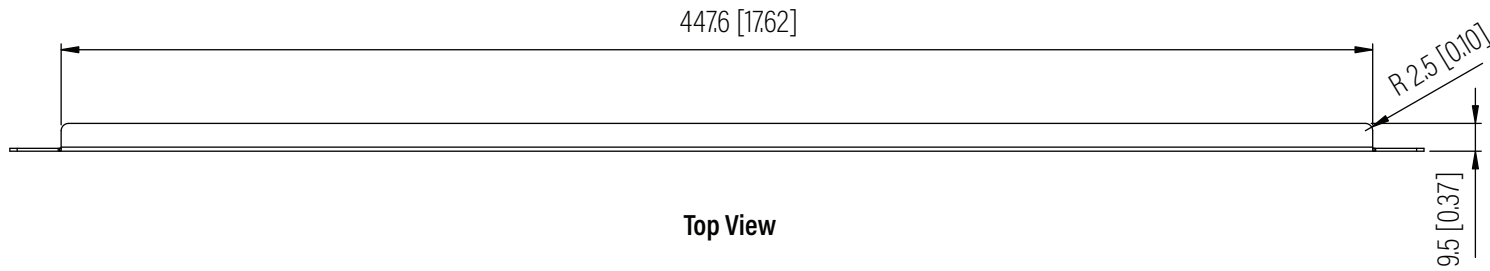

Front View

Side View

Top View

Dimension: mm [inches]

SPECIFICATIONS	
Model	SBP-4UP
Size	4U
Width	482.6mm / 19.00"
Depth	177mm / 6.97"
Height	9.5mm / 0.37"
Loading Capacity	- / -
Volume (CBM)	0.0008

SBP-4UP