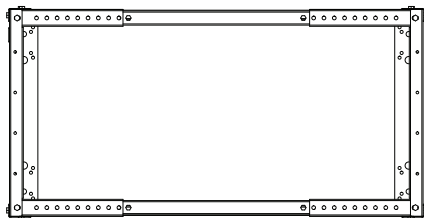

Side View

Front View

Top View

Dimension: mm [inches]

SPECIFICATIONS	
Model	OF-42U-ES
Size	42U
Width	515mm / 20.25"
Depth	566 - 1023mm / 22.29 - 40.29"
Height	2006mm / 78.98"
Loading Capacity	350kg / 772lbs
Volume (CBM)	0.586 - 1.055