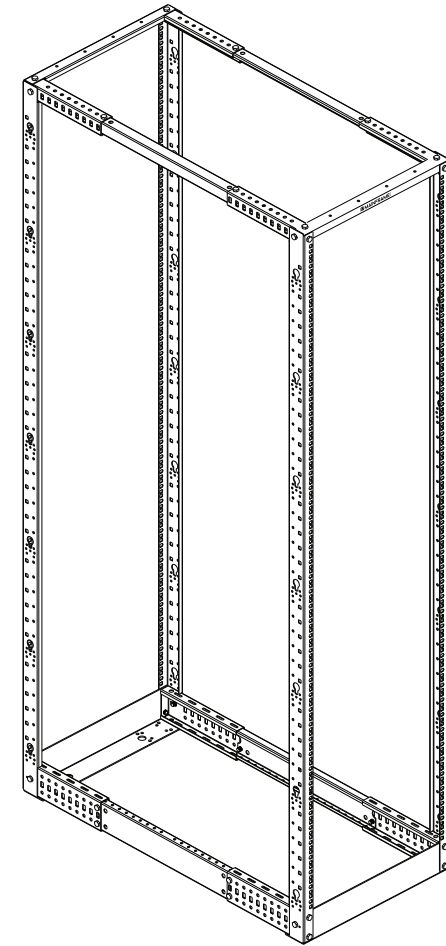

Side View

Front View

Top View

Dimension: mm [inches]

SPECIFICATIONS	
Model	OF-42U-ES
Size	42U
Width	515mm / 20.25"
Depth	566 - 1023mm / 22.29 - 40.29"
Height	2006mm / 78.98"
Loading Capacity	350kg / 772lbs
Volume (CBM)	0.586 - 1.055