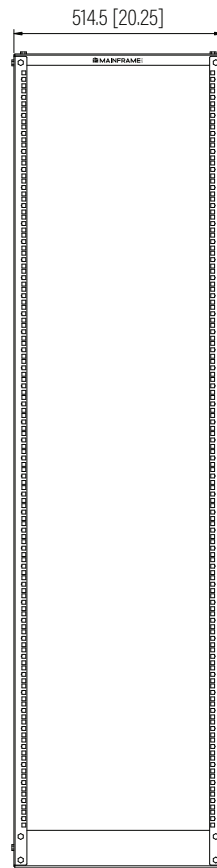

Side View

Front View

Top View

Dimension: mm [inches]

SPECIFICATIONS	
Model	OF-42U-ES
Size	42U
Width	515mm / 20.25"
Depth	566 - 1023mm / 22.29 - 40.29"
Height	2006mm / 78.98"
Loading Capacity	350kg / 772lbs
Volume (CBM)	0.586 - 1.055

OF-42U-ES

SHEET 1 of 1