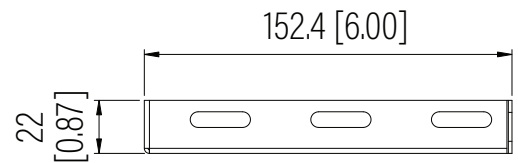

Front View

Side View

Top View

Dimension: mm [inches]

| SPECIFICATIONS | |
|------------------|-----------------|
| Model | LB-6-D |
| Offset | 6" |
| Width | 483mm / 19.02" |
| Depth | 152.4mm / 6.00" |
| Height | 22mm / 0.87" |
| Loading Capacity | - / - |
| Volume (CBM) | 0.0016 |