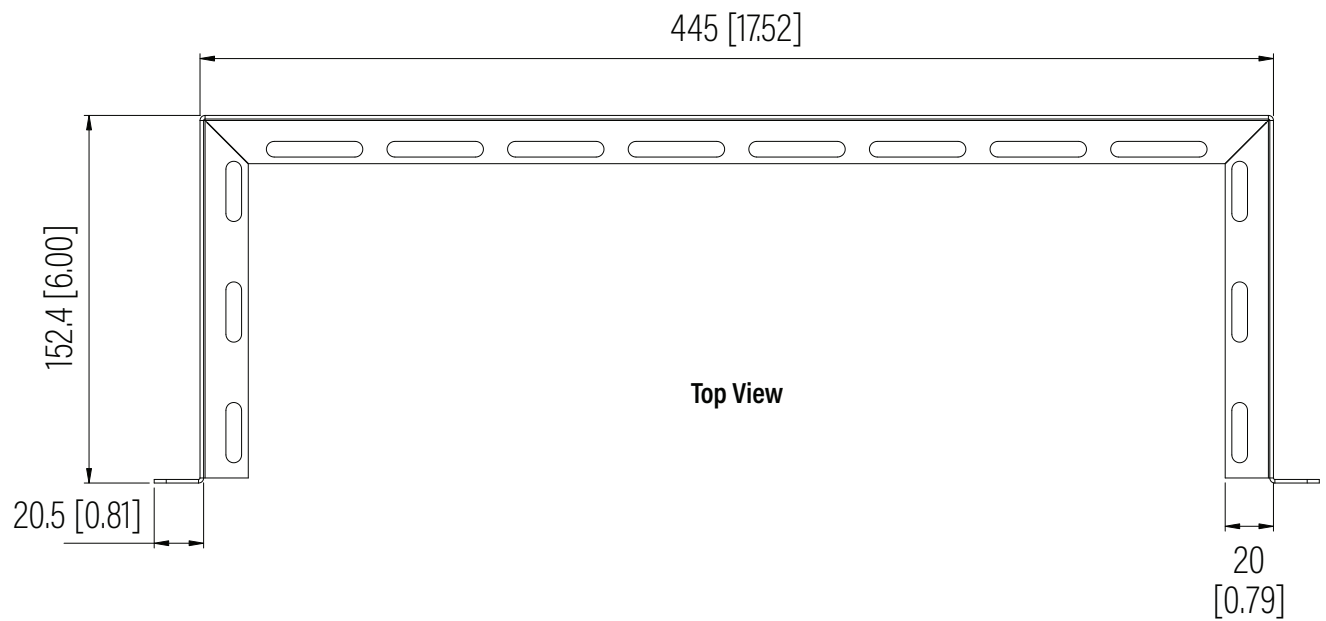

Front View

Side View

Top View

Dimension: mm [inches]

| SPECIFICATIONS | |
|------------------|-----------------|
| Model | LB-6-D |
| Offset | 6" |
| Width | 483mm / 19.02" |
| Depth | 152.4mm / 6.00" |
| Height | 22mm / 0.87" |
| Loading Capacity | - / - |
| Volume (CBM) | 0.0016 |