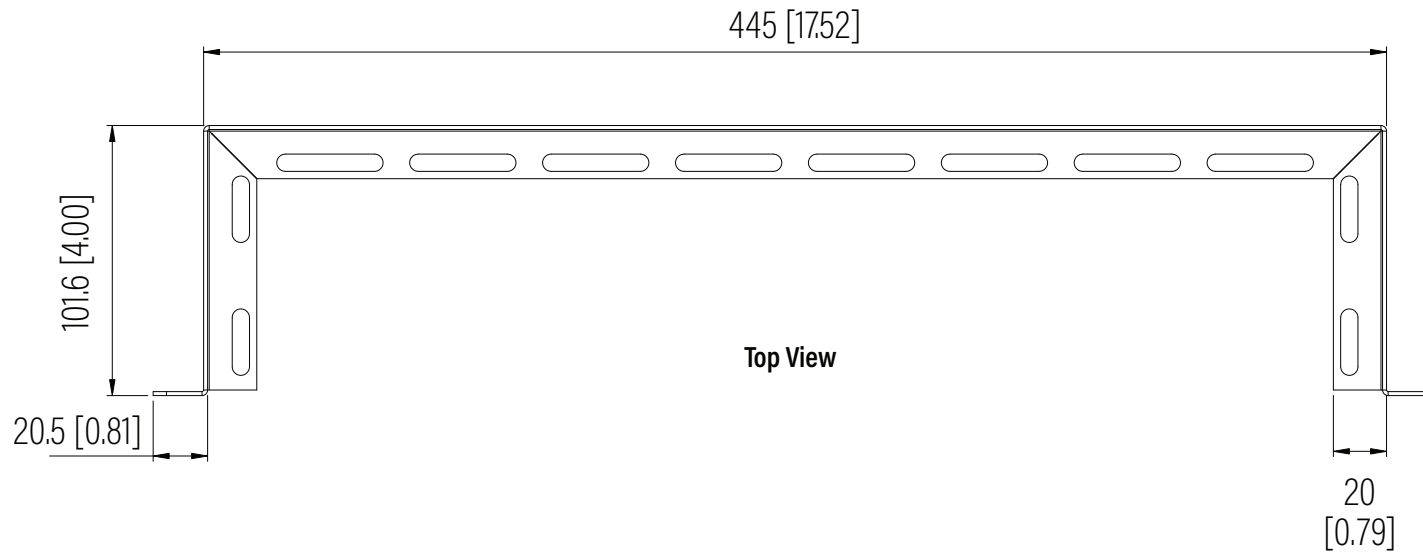

Front View

Side View

Top View

Dimension: mm [inches]

SPECIFICATIONS	
Model	LB-4-D
Offset	4"
Width	483mm / 19.02"
Depth	101.6mm / 4.00"
Height	22mm / 0.87"
Loading Capacity	- / -
Volume (CBM)	0.0011

 **MAINFRAME** M.F.G.
www.mainframemfg.com

LB-4-D

SHEET 1 of 1