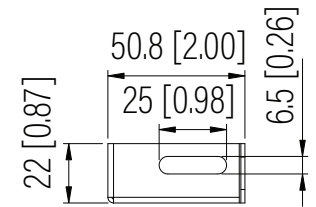

Front View

Side View

Top View

Dimension: mm [inches]

**SPECIFICATIONS**

Model	LB-2-D	
Offset	2"	
Width	483mm	/ 19.02"
Depth	50.8mm	/ 2.00"
Height	22mm	/ 0.87"
Loading Capacity	-	/ -
Volume (CBM)	0.0005	

 **MAINFRAME** M.F.G.  
www.mainframemfg.com

**LB-2-D**

SHEET 1 of 1