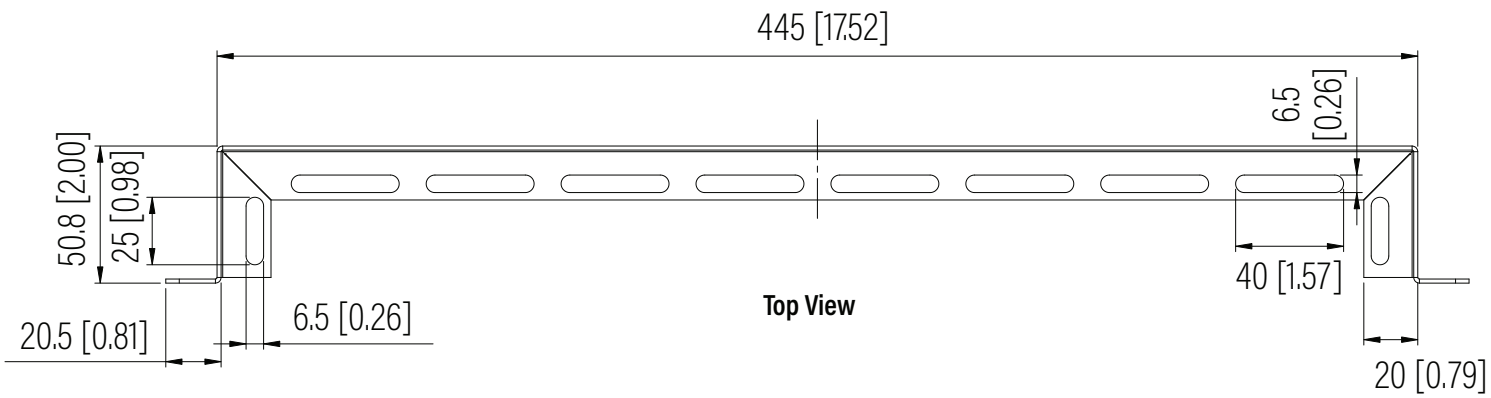

Front View

Side View

Top View

Dimension: mm [inches]

**SPECIFICATIONS**

Model	LB-2-D	
Offset	2"	
Width	483mm	/ 19.02"
Depth	50.8mm	/ 2.00"
Height	22mm	/ 0.87"
Loading Capacity	-	/ -
Volume (CBM)	0.0005	

 **MAINFRAME** M.F.G.  
www.mainframemfg.com

**LB-2-D**

SHEET 1 of 1