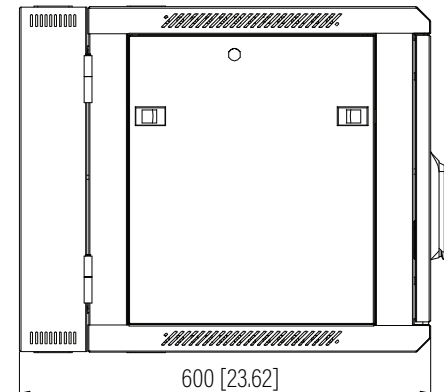

Top View

Bottom View

Top View

Rear View

Front View

Side View

Dimension: mm [inches]

SPECIFICATIONS

Model	H-CAB-9U		
Size	9U		
Width	600mm / 23.62"	Minimum Mounting Depth	435mm / 17.13"
Depth	600mm / 23.62"	Maximum Mounting Depth	570mm / 22.44"
Height	503.85mm / 19.84"	Factory Default Mounting Depth	505mm / 19.88"
Loading Capacity	60kg / 132lbs	Volume (CBM)	0.181