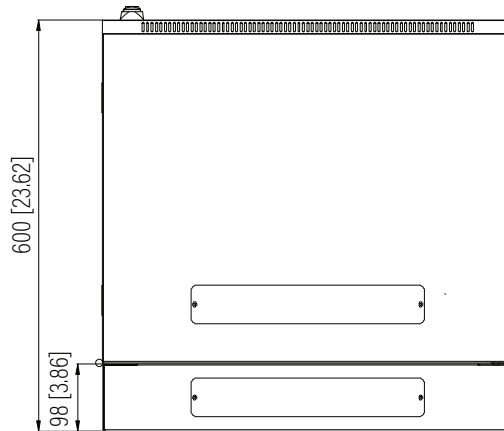

Top View

Bottom View

Top View

Rear View

Front View

Side View

Dimension: mm [inches]

SPECIFICATIONS

Model	H-CAB-9U		
Size	9U		
Width	600mm / 23.62"	Minimum Mounting Depth	435mm / 17.13"
Depth	600mm / 23.62"	Maximum Mounting Depth	570mm / 22.44"
Height	503.85mm / 19.84"	Factory Default Mounting Depth	505mm / 19.88"
Loading Capacity	60kg / 132lbs	Volume (CBM)	0.181