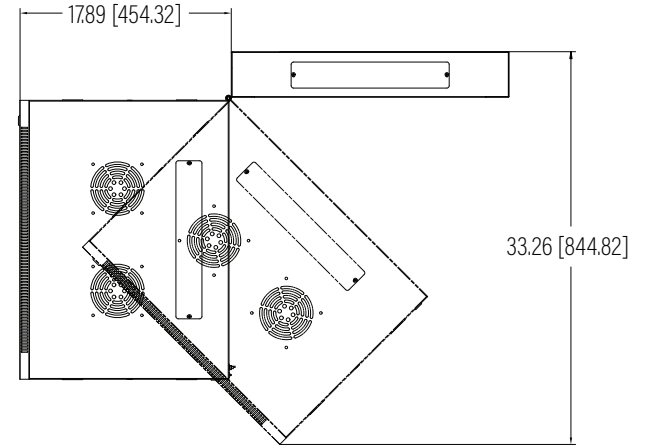

Top View

Bottom View

Top View

Rear View

Front View

Side View

Dimension: mm [inches]

SPECIFICATIONS

Model	H-CAB-9U		
Size	9U		
Width	600mm / 23.62"	Minimum Mounting Depth	435mm / 17.13"
Depth	600mm / 23.62"	Maximum Mounting Depth	570mm / 22.44"
Height	503.85mm / 19.84"	Factory Default Mounting Depth	505mm / 19.88"
Loading Capacity	60kg / 132lbs	Volume (CBM)	0.181