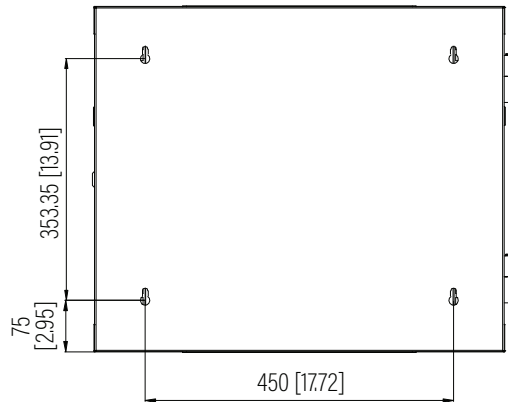

Top View

Bottom View

Top View

Rear View

Front View

Side View

Dimension: mm [inches]

SPECIFICATIONS

Model	H-CAB-9U		
Size	9U		
Width	600mm / 23.62"	Minimum Mounting Depth	435mm / 17.13"
Depth	600mm / 23.62"	Maximum Mounting Depth	570mm / 22.44"
Height	503.85mm / 19.84"	Factory Default Mounting Depth	505mm / 19.88"
Loading Capacity	60kg / 132lbs	Volume (CBM)	0.181