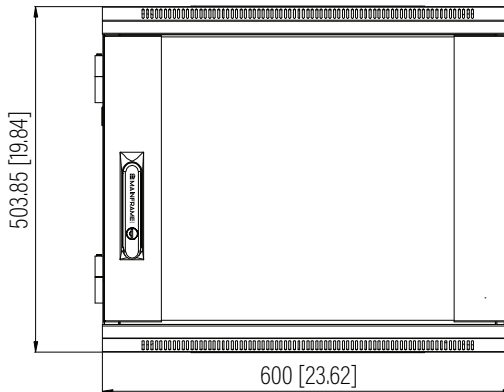

Top View

Bottom View

Top View

Rear View

Front View

Side View

Dimension: mm [inches]

SPECIFICATIONS

Model	H-CAB-9U		
Size	9U		
Width	600mm / 23.62"	Minimum Mounting Depth	435mm / 17.13"
Depth	600mm / 23.62"	Maximum Mounting Depth	570mm / 22.44"
Height	503.85mm / 19.84"	Factory Default Mounting Depth	505mm / 19.88"
Loading Capacity	60kg / 132lbs	Volume (CBM)	0.181