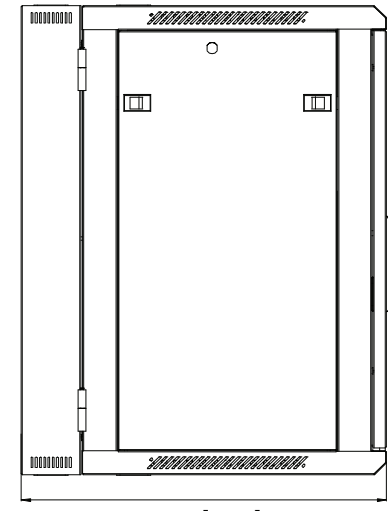

Top View

Bottom View

Top View

Rear View

Front View

Side View

Dimension: mm [inches]

SPECIFICATIONS

Model	H-CAB-15U		
Size	15U		
Width	600mm / 23.62"	Minimum Mounting Depth	435mm / 17.13"
Depth	600mm / 23.62"	Maximum Mounting Depth	570mm / 22.44"
Height	770.55mm / 30.34"	Factory Default Mounting Depth	505mm / 19.88"
Loading Capacity	60kg / 132lbs	Volume (CBM)	0.277