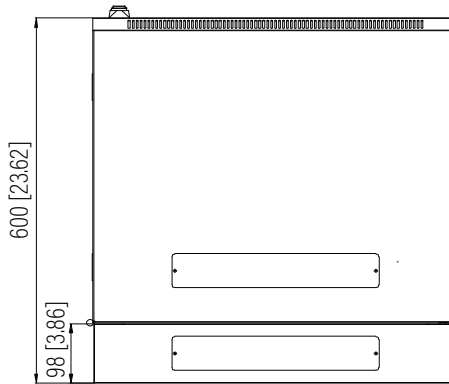

Top View

Bottom View

Top View

Rear View

Front View

Side View

Dimension: mm [inches]

SPECIFICATIONS

Model	H-CAB-15U		
Size	15U		
Width	600mm / 23.62"	Minimum Mounting Depth	435mm / 17.13"
Depth	600mm / 23.62"	Maximum Mounting Depth	570mm / 22.44"
Height	770.55mm / 30.34"	Factory Default Mounting Depth	505mm / 19.88"
Loading Capacity	60kg / 132lbs	Volume (CBM)	0.277