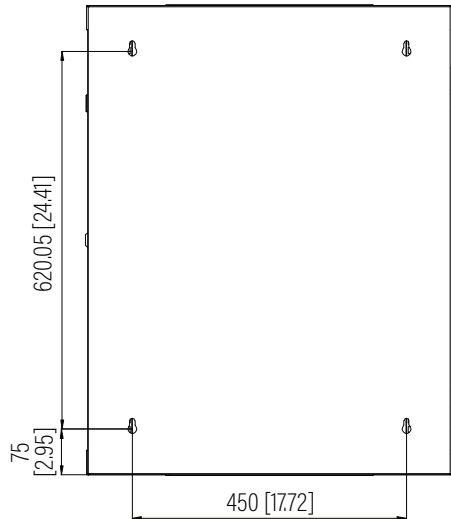

Top View

Bottom View

Top View

Rear View

Front View

Side View

Dimension: mm [inches]

SPECIFICATIONS

Model	H-CAB-15U		
Size	15U		
Width	600mm / 23.62"	Minimum Mounting Depth	435mm / 17.13"
Depth	600mm / 23.62"	Maximum Mounting Depth	570mm / 22.44"
Height	770.55mm / 30.34"	Factory Default Mounting Depth	505mm / 19.88"
Loading Capacity	60kg / 132lbs	Volume (CBM)	0.277