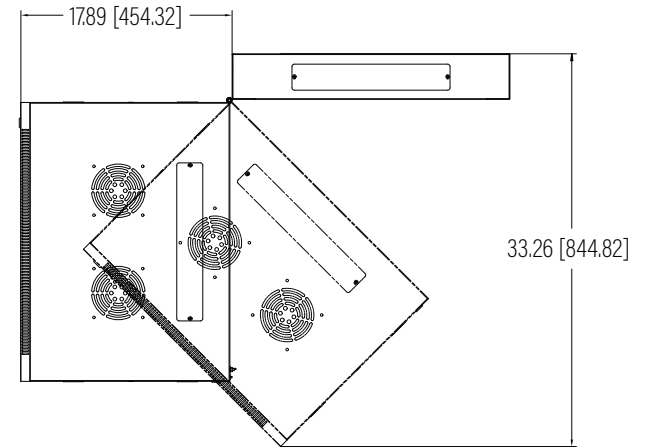

Top View

Bottom View

Top View

Rear View

Front View

Side View

Dimension: mm [inches]

SPECIFICATIONS

Model	H-CAB-15U		
Size	15U		
Width	600mm / 23.62"	Minimum Mounting Depth	435mm / 17.13"
Depth	600mm / 23.62"	Maximum Mounting Depth	570mm / 22.44"
Height	770.55mm / 30.34"	Factory Default Mounting Depth	505mm / 19.88"
Loading Capacity	60kg / 132lbs	Volume (CBM)	0.277