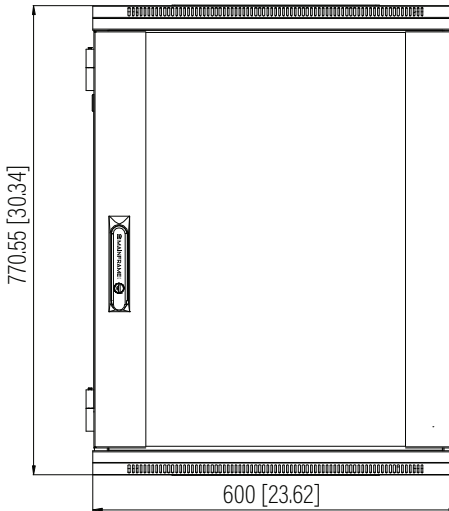

Top View

Bottom View

Top View

Rear View

Front View

Side View

Dimension: mm [inches]

SPECIFICATIONS

Model	H-CAB-15U		
Size	15U		
Width	600mm / 23.62"	Minimum Mounting Depth	435mm / 17.13"
Depth	600mm / 23.62"	Maximum Mounting Depth	570mm / 22.44"
Height	770.55mm / 30.34"	Factory Default Mounting Depth	505mm / 19.88"
Loading Capacity	60kg / 132lbs	Volume (CBM)	0.277