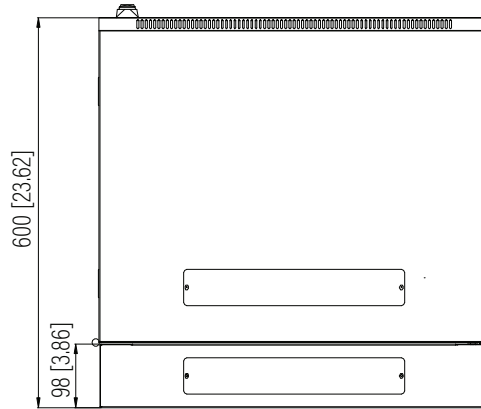

Top View

Bottom View

Top View

Rear View

Front View

Side View

SPECIFICATIONS

Model	H-CAB-12U		
Size	12U		
Width	600mm / 23.62"	Minimum Mounting Depth	435mm / 17.13"
Depth	600mm / 23.62"	Maximum Mounting Depth	570mm / 22.44"
Height	637.2mm / 25.09"	Factory Default Mounting Depth	505mm / 19.88"
Loading Capacity	60kg / 132lbs	Volume (CBM)	0.229

Dimension: mm [inches]

H-CAB-12U