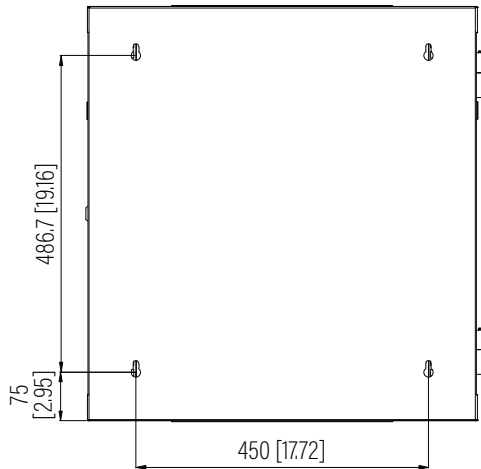

Top View

Bottom View

Top View

Rear View

Front View

Side View

SPECIFICATIONS

Model	H-CAB-12U		
Size	12U		
Width	600mm / 23.62"	Minimum Mounting Depth	435mm / 17.13"
Depth	600mm / 23.62"	Maximum Mounting Depth	570mm / 22.44"
Height	637.2mm / 25.09"	Factory Default Mounting Depth	505mm / 19.88"
Loading Capacity	60kg / 132lbs	Volume (CBM)	0.229

Dimension: mm [inches]

H-CAB-12U