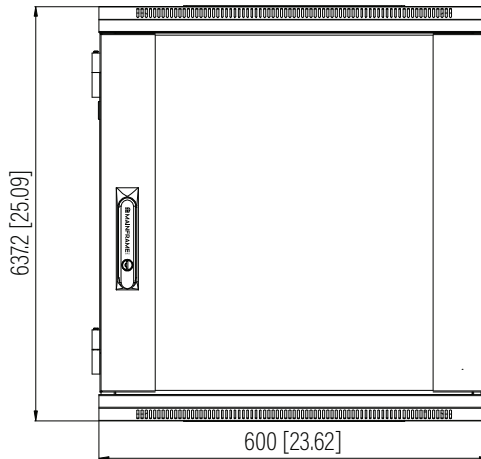

Top View

Bottom View

Top View

Rear View

Front View

Side View

SPECIFICATIONS

Model	H-CAB-12U		
Size	12U		
Width	600mm / 23.62"	Minimum Mounting Depth	435mm / 17.13"
Depth	600mm / 23.62"	Maximum Mounting Depth	570mm / 22.44"
Height	637.2mm / 25.09"	Factory Default Mounting Depth	505mm / 19.88"
Loading Capacity	60kg / 132lbs	Volume (CBM)	0.229

Dimension: mm [inches]

H-CAB-12U