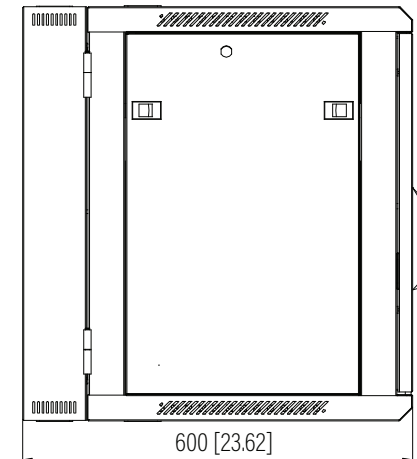

Top View

Bottom View

Top View

Rear View

Front View

Side View

SPECIFICATIONS

Model	H-CAB-12U		
Size	12U		
Width	600mm / 23.62"	Minimum Mounting Depth	435mm / 17.13"
Depth	600mm / 23.62"	Maximum Mounting Depth	570mm / 22.44"
Height	637.2mm / 25.09"	Factory Default Mounting Depth	505mm / 19.88"
Loading Capacity	60kg / 132lbs	Volume (CBM)	0.229

Dimension: mm [inches]

H-CAB-12U