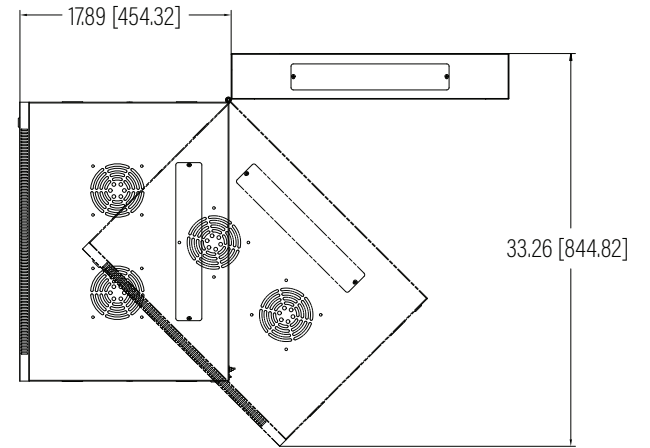

Top View

Bottom View

Top View

Rear View

Front View

Side View

SPECIFICATIONS

Model	H-CAB-12U		
Size	12U		
Width	600mm / 23.62"	Minimum Mounting Depth	435mm / 17.13"
Depth	600mm / 23.62"	Maximum Mounting Depth	570mm / 22.44"
Height	637.2mm / 25.09"	Factory Default Mounting Depth	505mm / 19.88"
Loading Capacity	60kg / 132lbs	Volume (CBM)	0.229

Dimension: mm [inches]

H-CAB-12U