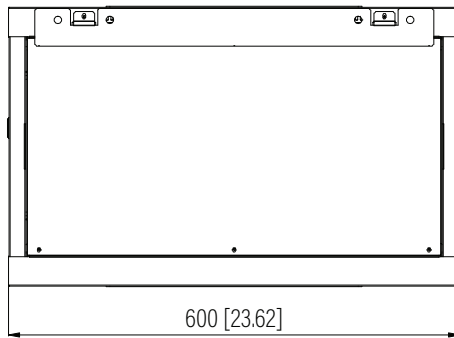

Top View

Bottom View

Rear View

Front View

Side View

**SPECIFICATIONS**

<b>Model</b>	<b>F-CAB-6U</b>		
<b>Size</b>	6U		
<b>Width</b>	600mm / 23.62"	<b>Minimum Mounting Depth</b>	67mm / 2.64"
<b>Depth</b>	450mm / 17.72"	<b>Maximum Mounting Depth</b>	390mm / 15.35"
<b>Height</b>	370.5mm / 14.59"	<b>Factory Default Mounting Depth</b>	290mm / 11.42"
<b>Loading Capacity</b>	90kg / 198lbs	<b>Volume (CBM)</b>	0.100

Dimension: mm [inches]

**F-CAB-6U**

SHEET 1 of 1