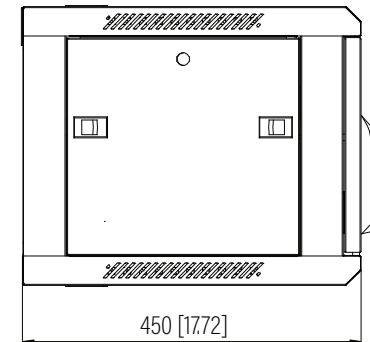

Top View

Bottom View

Rear View

Front View

Side View

**SPECIFICATIONS**

<b>Model</b>	<b>F-CAB-6U</b>		
<b>Size</b>	6U		
<b>Width</b>	600mm / 23.62"	<b>Minimum Mounting Depth</b>	67mm / 2.64"
<b>Depth</b>	450mm / 17.72"	<b>Maximum Mounting Depth</b>	390mm / 15.35"
<b>Height</b>	370.5mm / 14.59"	<b>Factory Default Mounting Depth</b>	290mm / 11.42"
<b>Loading Capacity</b>	90kg / 198lbs	<b>Volume (CBM)</b>	0.100

Dimension: mm [inches]

**F-CAB-6U**

SHEET 1 of 1