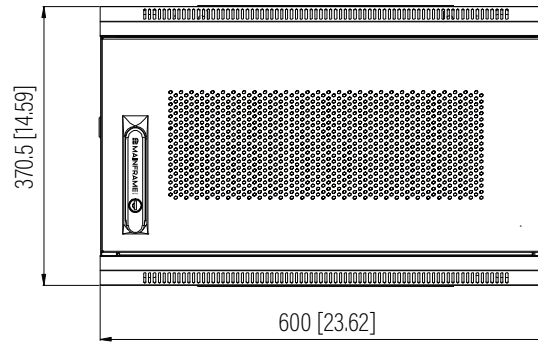

Top View

Bottom View

Rear View

Front View

Side View

**SPECIFICATIONS**

<b>Model</b>	<b>F-CAB-6U</b>		
<b>Size</b>	6U		
<b>Width</b>	600mm / 23.62"	<b>Minimum Mounting Depth</b>	67mm / 2.64"
<b>Depth</b>	450mm / 17.72"	<b>Maximum Mounting Depth</b>	390mm / 15.35"
<b>Height</b>	370.5mm / 14.59"	<b>Factory Default Mounting Depth</b>	290mm / 11.42"
<b>Loading Capacity</b>	90kg / 198lbs	<b>Volume (CBM)</b>	0.100

Dimension: mm [inches]

**F-CAB-6U**

SHEET 1 of 1