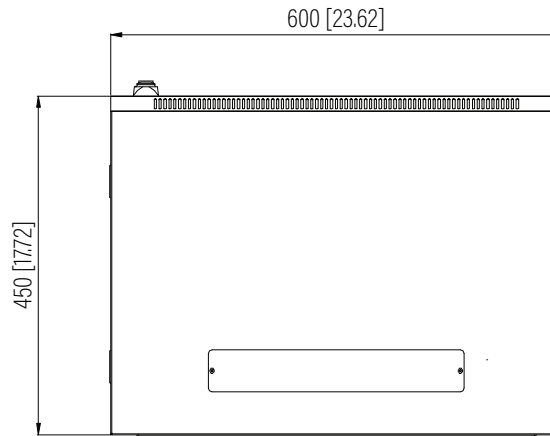

Top View

Bottom View

Rear View

Front View

Side View

**SPECIFICATIONS**

<b>Model</b>	<b>F-CAB-6U</b>		
<b>Size</b>	6U		
<b>Width</b>	600mm / 23.62"	<b>Minimum Mounting Depth</b>	67mm / 2.64"
<b>Depth</b>	450mm / 17.72"	<b>Maximum Mounting Depth</b>	390mm / 15.35"
<b>Height</b>	370.5mm / 14.59"	<b>Factory Default Mounting Depth</b>	290mm / 11.42"
<b>Loading Capacity</b>	90kg / 198lbs	<b>Volume (CBM)</b>	0.100

Dimension: mm [inches]

**F-CAB-6U**

SHEET 1 of 1