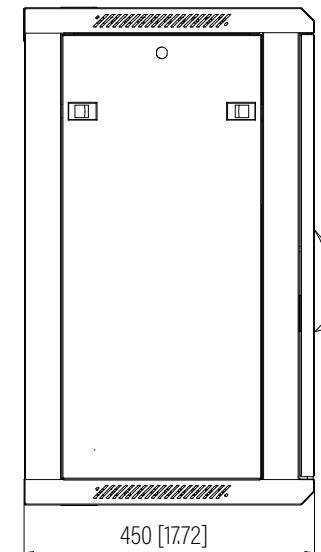

Top View

Bottom View

Rear View

Front View

Side View

SPECIFICATIONS

| | | | |
|-------------------------|-------------------|---------------------------------------|----------------|
| Model | F-CAB-15U | | |
| Size | 15U | | |
| Width | 600mm / 23.62" | Minimum Mounting Depth | 67mm / 2.64" |
| Depth | 450mm / 17.72" | Maximum Mounting Depth | 390mm / 15.35" |
| Height | 770.55mm / 30.34" | Factory Default Mounting Depth | 290mm / 11.42" |
| Loading Capacity | 90kg / 198lbs | Volume (CBM) | 0.208 |

Dimension: mm [inches]

F-CAB-15U

SHEET 1 of 1