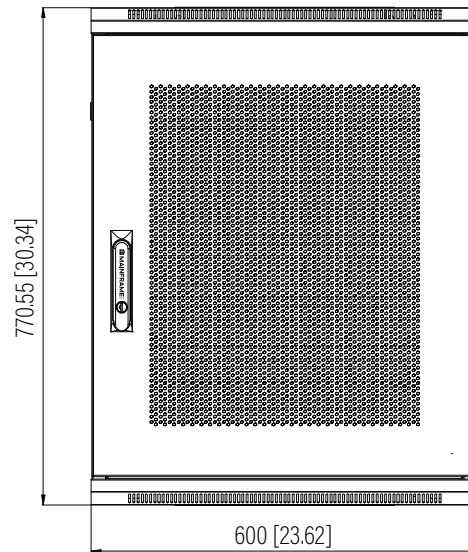

Top View

Bottom View

Rear View

Front View

Side View

SPECIFICATIONS

| | | | |
|-------------------------|-------------------|---------------------------------------|----------------|
| Model | F-CAB-15U | | |
| Size | 15U | | |
| Width | 600mm / 23.62" | Minimum Mounting Depth | 67mm / 2.64" |
| Depth | 450mm / 17.72" | Maximum Mounting Depth | 390mm / 15.35" |
| Height | 770.55mm / 30.34" | Factory Default Mounting Depth | 290mm / 11.42" |
| Loading Capacity | 90kg / 198lbs | Volume (CBM) | 0.208 |

Dimension: mm [inches]

F-CAB-15U

SHEET 1 of 1