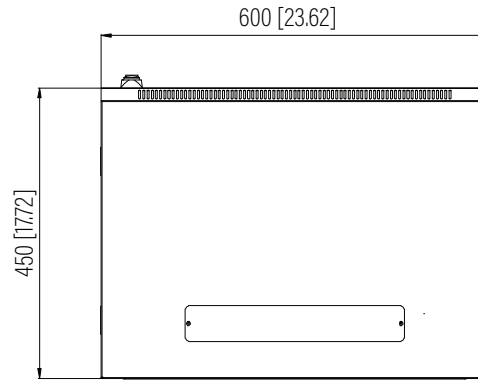

Top View

Bottom View

Rear View

Front View

Side View

SPECIFICATIONS

| | | | |
|-------------------------|-------------------|---------------------------------------|----------------|
| Model | F-CAB-15U | | |
| Size | 15U | | |
| Width | 600mm / 23.62" | Minimum Mounting Depth | 67mm / 2.64" |
| Depth | 450mm / 17.72" | Maximum Mounting Depth | 390mm / 15.35" |
| Height | 770.55mm / 30.34" | Factory Default Mounting Depth | 290mm / 11.42" |
| Loading Capacity | 90kg / 198lbs | Volume (CBM) | 0.208 |

Dimension: mm [inches]

F-CAB-15U

SHEET 1 of 1