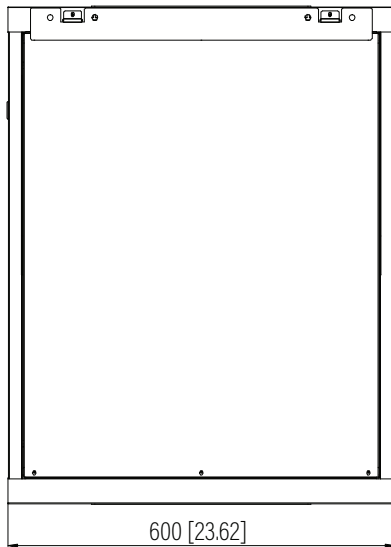

Top View

Bottom View

Rear View

Front View

Side View

SPECIFICATIONS

| | | | |
|-------------------------|-------------------|---------------------------------------|----------------|
| Model | F-CAB-15U | | |
| Size | 15U | | |
| Width | 600mm / 23.62" | Minimum Mounting Depth | 67mm / 2.64" |
| Depth | 450mm / 17.72" | Maximum Mounting Depth | 390mm / 15.35" |
| Height | 770.55mm / 30.34" | Factory Default Mounting Depth | 290mm / 11.42" |
| Loading Capacity | 90kg / 198lbs | Volume (CBM) | 0.208 |

Dimension: mm [inches]

F-CAB-15U

SHEET 1 of 1