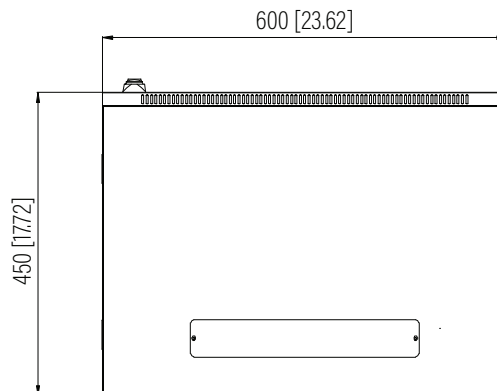

Top View

Bottom View

Rear View

Front View

Side View

**SPECIFICATIONS**

<b>Model</b>	<b>F-CAB-12U</b>		
<b>Size</b>	12U		
<b>Width</b>	600mm / 23.62"	<b>Minimum Mounting Depth</b>	67mm / 2.64"
<b>Depth</b>	450mm / 17.72"	<b>Maximum Mounting Depth</b>	390mm / 15.35"
<b>Height</b>	637.2mm / 25.09"	<b>Factory Default Mounting Depth</b>	290mm / 11.42"
<b>Loading Capacity</b>	90kg / 198lbs	<b>Volume (CBM)</b>	0.172

Dimension: mm [inches]

**F-CAB-12U**

SHEET 1 of 1