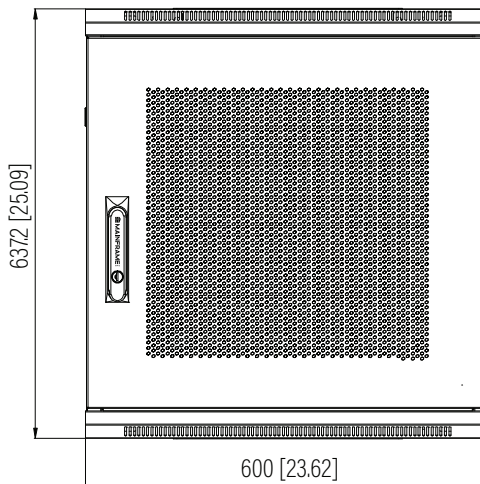

Top View

Bottom View

Rear View

Front View

Side View

**SPECIFICATIONS**

<b>Model</b>	<b>F-CAB-12U</b>		
<b>Size</b>	12U		
<b>Width</b>	600mm / 23.62"	<b>Minimum Mounting Depth</b>	67mm / 2.64"
<b>Depth</b>	450mm / 17.72"	<b>Maximum Mounting Depth</b>	390mm / 15.35"
<b>Height</b>	637.2mm / 25.09"	<b>Factory Default Mounting Depth</b>	290mm / 11.42"
<b>Loading Capacity</b>	90kg / 198lbs	<b>Volume (CBM)</b>	0.172

Dimension: mm [inches]

**F-CAB-12U**

SHEET 1 of 1