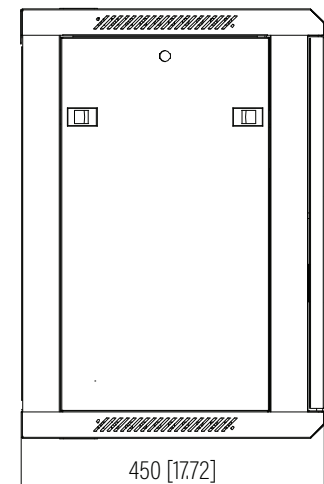

Top View

Bottom View

Rear View

Front View

Side View

**SPECIFICATIONS**

<b>Model</b>	<b>F-CAB-12U</b>		
<b>Size</b>	12U		
<b>Width</b>	600mm / 23.62"	<b>Minimum Mounting Depth</b>	67mm / 2.64"
<b>Depth</b>	450mm / 17.72"	<b>Maximum Mounting Depth</b>	390mm / 15.35"
<b>Height</b>	637.2mm / 25.09"	<b>Factory Default Mounting Depth</b>	290mm / 11.42"
<b>Loading Capacity</b>	90kg / 198lbs	<b>Volume (CBM)</b>	0.172

Dimension: mm [inches]

**F-CAB-12U**

SHEET 1 of 1