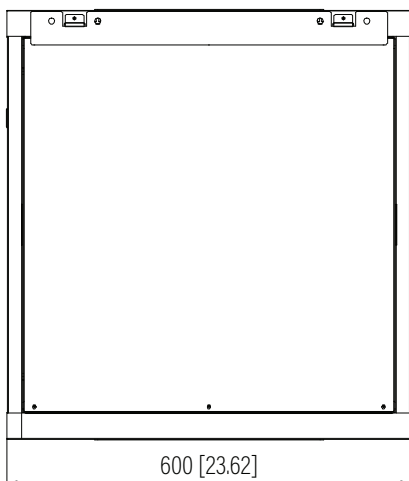

Top View

Bottom View

Rear View

Front View

Side View

**SPECIFICATIONS**

<b>Model</b>	<b>F-CAB-12U</b>		
<b>Size</b>	12U		
<b>Width</b>	600mm / 23.62"	<b>Minimum Mounting Depth</b>	67mm / 2.64"
<b>Depth</b>	450mm / 17.72"	<b>Maximum Mounting Depth</b>	390mm / 15.35"
<b>Height</b>	637.2mm / 25.09"	<b>Factory Default Mounting Depth</b>	290mm / 11.42"
<b>Loading Capacity</b>	90kg / 198lbs	<b>Volume (CBM)</b>	0.172

Dimension: mm [inches]

**F-CAB-12U**

SHEET 1 of 1