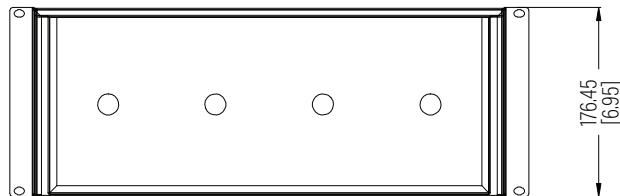

Top View

Side View (Open)

Front View

Side View (Closed)

Rear View

Dimension: mm [inches]

**SPECIFICATIONS**

Model	DWL-4U	
Size	4U	
Width	483mm	/ 19.02"
Depth	355mm	/ 13.98"
Height	176.45mm	/ 6.95"
Loading Capacity	30kg	/ 66lbs
Volume (CBM)	0.030	

**DWL-4U**

SHEET 1 of 1