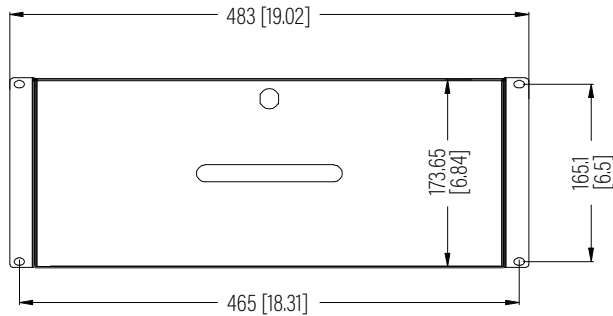

Top View

Side View (Open)

Front View

Side View (Closed)

Rear View

Dimension: mm [inches]

**SPECIFICATIONS**

Model	DWL-4U	
Size	4U	
Width	483mm	/ 19.02"
Depth	355mm	/ 13.98"
Height	176.45mm	/ 6.95"
Loading Capacity	30kg	/ 66lbs
Volume (CBM)	0.030	

**DWL-4U**

SHEET 1 of 1