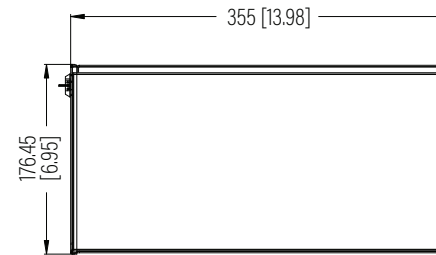

Top View

Side View (Open)

Front View

Side View (Closed)

Rear View

Dimension: mm [inches]

**SPECIFICATIONS**

Model	DWL-4U	
Size	4U	
Width	483mm	/ 19.02"
Depth	355mm	/ 13.98"
Height	176.45mm	/ 6.95"
Loading Capacity	30kg	/ 66lbs
Volume (CBM)	0.030	