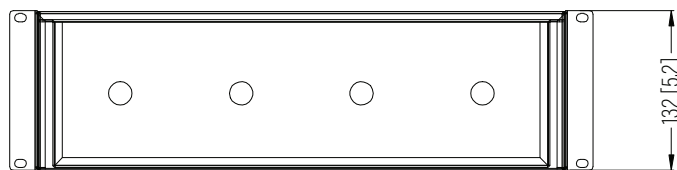

**Top View**

**Side View (Open)**

**Front View**

**Side View (Closed)**

**Rear View**

Dimension: mm [inches]

**SPECIFICATIONS**

| Model            | DWL-3U |          |
|------------------|--------|----------|
| Size             | 3U     |          |
| Width            | 483mm  | / 19.02" |
| Depth            | 355mm  | / 13.98" |
| Height           | 132mm  | / 5.2"   |
| Loading Capacity | 30kg   | / 66lbs  |
| Volume (CBM)     | 0.023  |          |

**DWL-3U**

SHEET 1 of 1