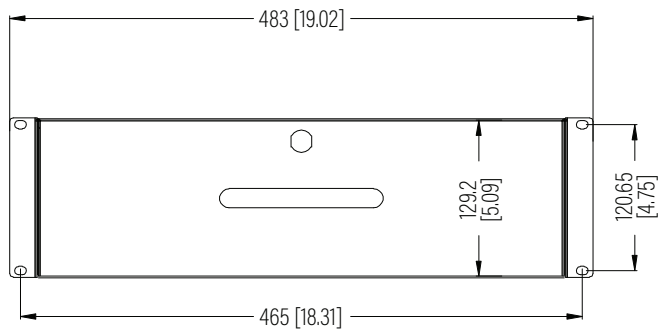

**Top View**

**Side View (Open)**

**Front View**

**Side View (Closed)**

**Rear View**

Dimension: mm [inches]

**SPECIFICATIONS**

| Model            | DWL-3U |          |
|------------------|--------|----------|
| Size             | 3U     |          |
| Width            | 483mm  | / 19.02" |
| Depth            | 355mm  | / 13.98" |
| Height           | 132mm  | / 5.2"   |
| Loading Capacity | 30kg   | / 66lbs  |
| Volume (CBM)     | 0.023  |          |

**DWL-3U**

SHEET 1 of 1