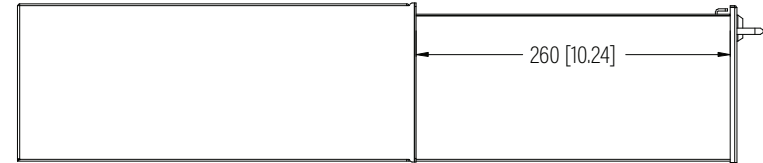

**Top View**

**Side View (Open)**

**Front View**

**Side View (Closed)**

**Rear View**

Dimension: mm [inches]

**SPECIFICATIONS**

| Model            | DWL-3U |          |
|------------------|--------|----------|
| Size             | 3U     |          |
| Width            | 483mm  | / 19.02" |
| Depth            | 355mm  | / 13.98" |
| Height           | 132mm  | / 5.2"   |
| Loading Capacity | 30kg   | / 66lbs  |
| Volume (CBM)     | 0.023  |          |