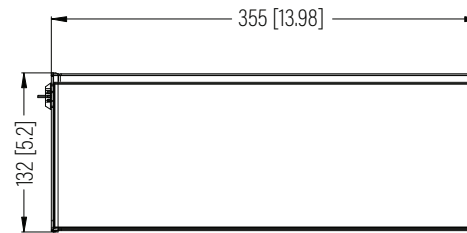

**Top View**

**Side View (Open)**

**Front View**

**Side View (Closed)**

**Rear View**

Dimension: mm [inches]

**SPECIFICATIONS**

| Model            | DWL-3U |          |
|------------------|--------|----------|
| Size             | 3U     |          |
| Width            | 483mm  | / 19.02" |
| Depth            | 355mm  | / 13.98" |
| Height           | 132mm  | / 5.2"   |
| Loading Capacity | 30kg   | / 66lbs  |
| Volume (CBM)     | 0.023  |          |