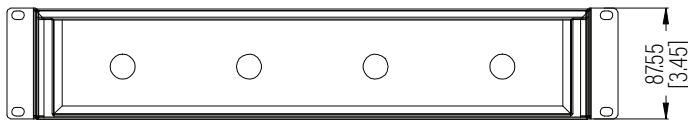

Top View

Side View (Open)

Front View

Side View (Closed)

Rear View

Dimension: mm [inches]

**SPECIFICATIONS**

Model	DWL-2U	
Size	2U	
Width	483mm	/ 19.02"
Depth	355mm	/ 13.98"
Height	87.55mm	/ 3.45"
Loading Capacity	30kg	/ 66lbs
Volume (CBM)	0.015	

**DWL-2U**

SHEET 1 of 1