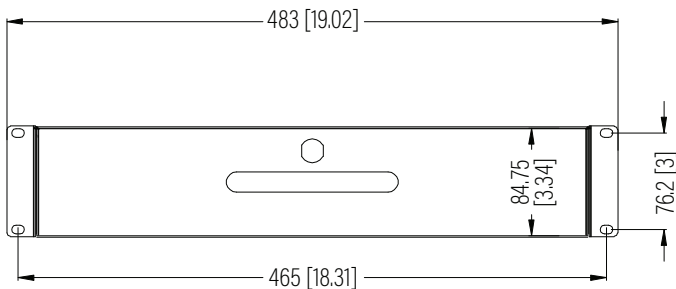

Top View

Side View (Open)

Front View

Side View (Closed)

Rear View

Dimension: mm [inches]

**SPECIFICATIONS**

Model	DWL-2U	
Size	2U	
Width	483mm	/ 19.02"
Depth	355mm	/ 13.98"
Height	87.55mm	/ 3.45"
Loading Capacity	30kg	/ 66lbs
Volume (CBM)	0.015	

**DWL-2U**

SHEET 1 of 1