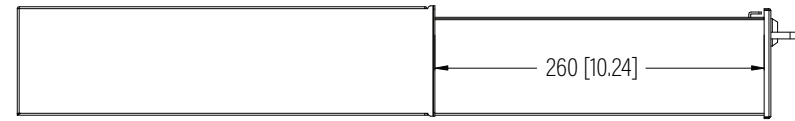

Top View

Side View (Open)

Front View

Side View (Closed)

Rear View

Dimension: mm [inches]

**SPECIFICATIONS**

Model	DWL-2U	
Size	2U	
Width	483mm	/ 19.02"
Depth	355mm	/ 13.98"
Height	87.55mm	/ 3.45"
Loading Capacity	30kg	/ 66lbs
Volume (CBM)	0.015	