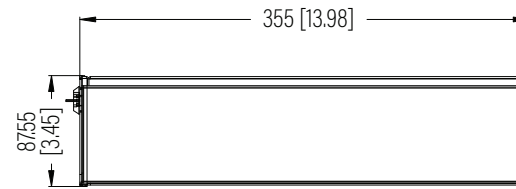

Top View

Side View (Open)

Front View

Side View (Closed)

Rear View

Dimension: mm [inches]

**SPECIFICATIONS**

Model	DWL-2U	
Size	2U	
Width	483mm	/ 19.02"
Depth	355mm	/ 13.98"
Height	87.55mm	/ 3.45"
Loading Capacity	30kg	/ 66lbs
Volume (CBM)	0.015	