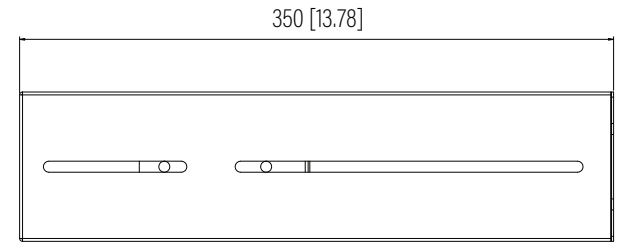

Front View

Side View

Top View

SPECIFICATIONS

Model	DRB-2U	
Size	2U	
Width	483mm	/ 19.02"
Depth	350mm	/ 13.78"
Height	88mm	/ 3.46"
Loading Capacity	18kg	/ 40lbs
Volume (CBM)	0.015	

Dimension: mm [inches]

 **MAINFRAME** M.F.G.
www.mainframemfg.com