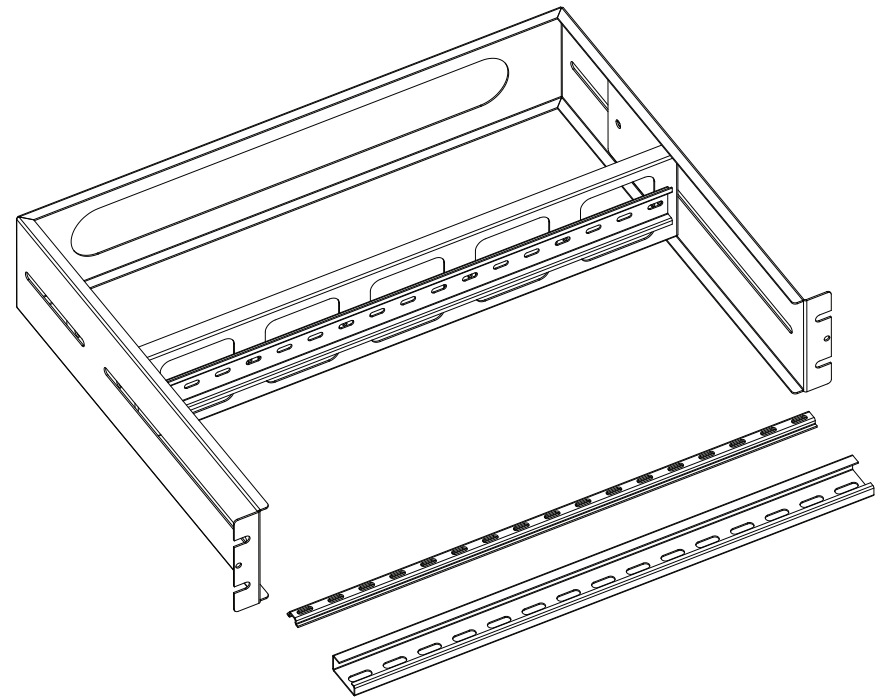

Front View

Side View

Top View

SPECIFICATIONS

Model	DRB-2U	
Size	2U	
Width	483mm	/ 19.02"
Depth	350mm	/ 13.78"
Height	88mm	/ 3.46"
Loading Capacity	18kg	/ 40lbs
Volume (CBM)	0.015	

Dimension: mm [inches]

 **MAINFRAME** M.F.G.
www.mainframemfg.com