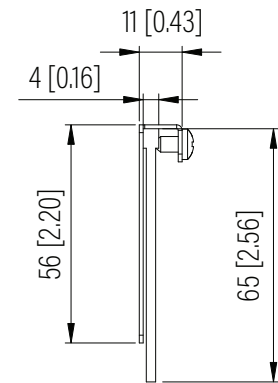

Front View

Side View

Dimension: mm [inches]

SPECIFICATIONS		
Model	CMS-BS	
Size	-	
Width	340mm	/ 13.39"
Depth	11mm	/ 0.43"
Height	65mm	/ 2.56"
Loading Capacity	-	/ -
Volume (CBM)	0.001	

 **MAINFRAME** M.F.G.
www.mainframemfg.com