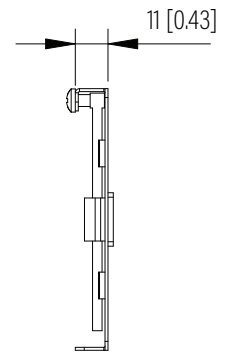

Top View

Front View

Side View

Dimension: mm [inches]

**SPECIFICATIONS**

Model	CMS-2-TBR	
Size	2U	
Width	482.6mm	/ 19"
Depth	11mm	/ 0.43"
Height	88.1mm	/ 3.47"
Loading Capacity	-	/ -
Volume (CBM)	0.001	

**CMS-2-TBR**