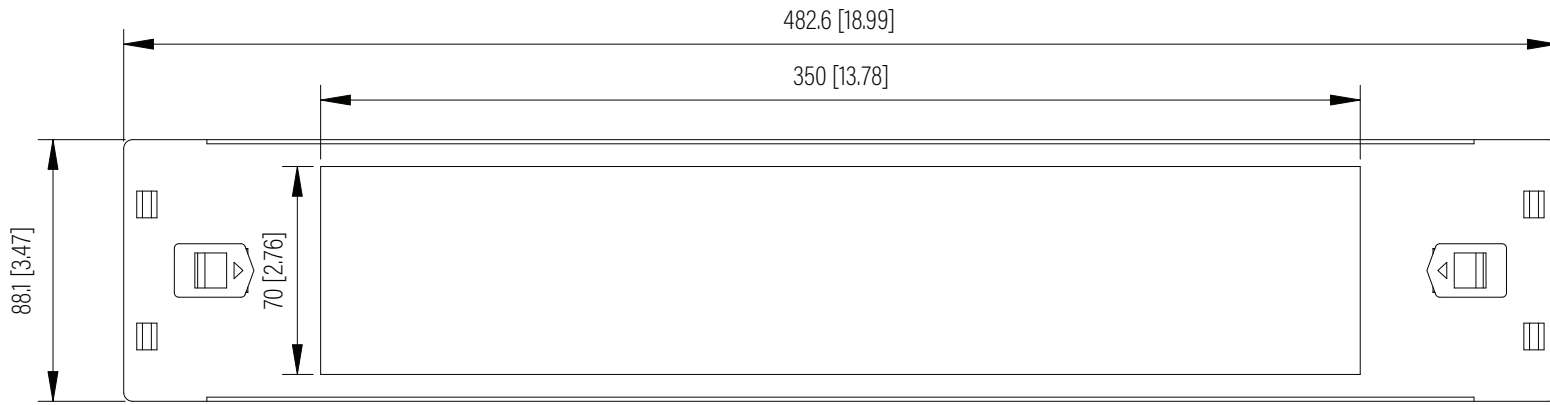

Top View

Front View

Side View

Dimension: mm [inches]

**SPECIFICATIONS**

Model	CMS-2-TBR	
Size	2U	
Width	482.6mm	/ 19"
Depth	11mm	/ 0.43"
Height	88.1mm	/ 3.47"
Loading Capacity	-	/ -
Volume (CBM)	0.001	

**CMS-2-TBR**