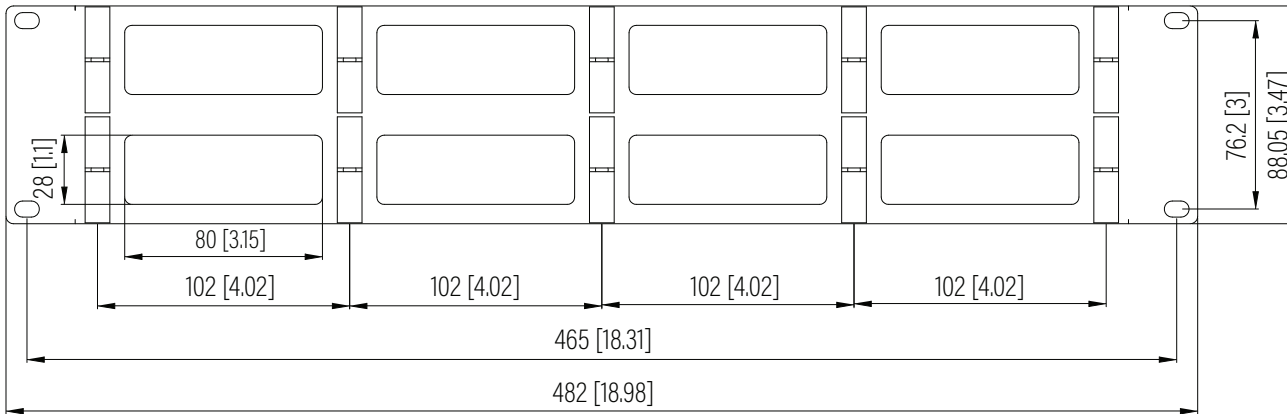

Top View

Side View

Front View

Dimension: mm [inches]

SPECIFICATIONS	
Model	CMS-2-PR
Size	2U
Width	482mm / 18.98"
Depth	79mm / 3.11"
Height	88.05mm / 3.47"
Loading Capacity	- / -
Volume (CBM)	0.003

CMS-2-PR