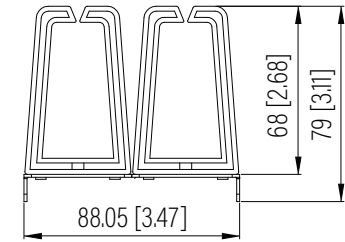

Top View

Side View

Front View

Dimension: mm [inches]

SPECIFICATIONS	
Model	CMS-2-PR
Size	2U
Width	482mm / 18.98"
Depth	79mm / 3.11"
Height	88.05mm / 3.47"
Loading Capacity	- / -
Volume (CBM)	0.003

CMS-2-PR