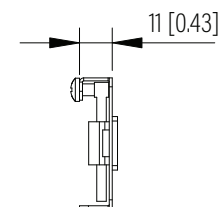

Top View

Front View

Side View

Dimension: mm [inches]

SPECIFICATIONS

Model	CMS-1-TBR	
Size	1U	
Width	482.6mm	/ 19"
Depth	11mm	/ 0.43"
Height	44mm	/ 1.73"
Loading Capacity	-	/ -
Volume (CBM)	0.0005	

CMS-1-TBR