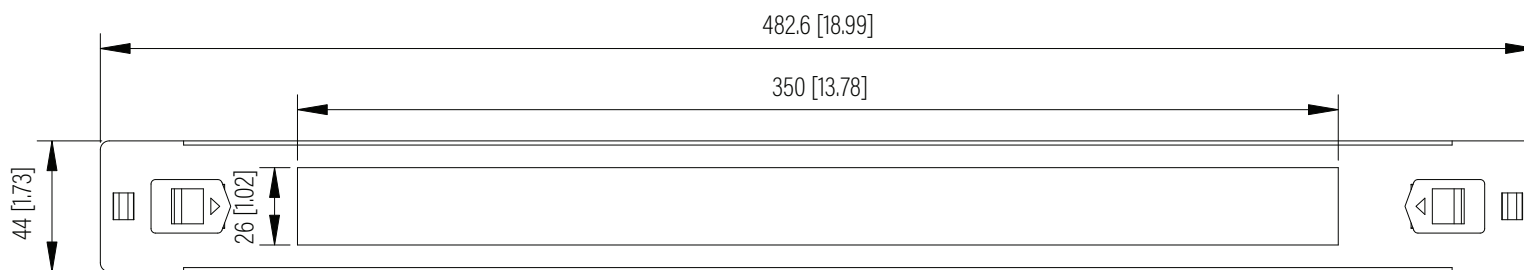

Top View

Front View

Side View

Dimension: mm [inches]

SPECIFICATIONS

Model	CMS-1-TBR	
Size	1U	
Width	482.6mm	/ 19"
Depth	11mm	/ 0.43"
Height	44mm	/ 1.73"
Loading Capacity	-	/ -
Volume (CBM)	0.0005	

CMS-1-TBR